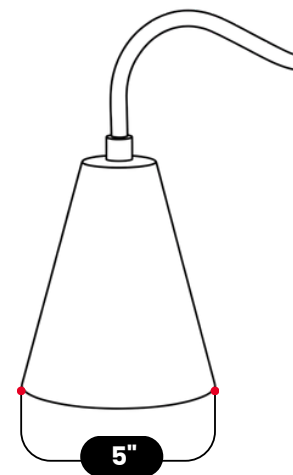

# LightCove

MID CENTURY BRASS CURVED SHADE WALL SCONCE

Antique Brass

MATERIAL	Pure Brass
FINISH SHOWN	Antique Brass
HEIGHT	9" (22.86cm)
WIDTH	5" (12.7cm)
DEPTH	7" (17.78cm)
BACKPLATE DIAMETER	5" (12.7cm)
BULB TYPE	E12 (US) / E14 (EU)
VOLTAGE	110-120V / 220-230V
MAX WATTAGE	50W (LED / Halogen)
DIMMABLE	With Dimmable Bulbs
BULB INCLUDED	No
IP RATING	IP20
LIGHT DIRECTION	Downlight
MOUNTING	Hardwired
MOUNT TYPE	Wall Mounted