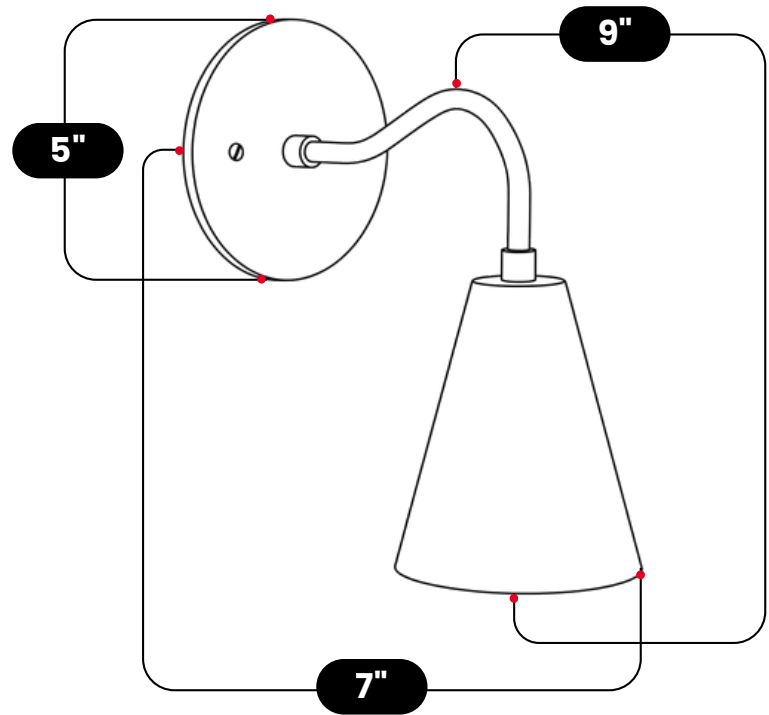

# LightCove

MID CENTURY BRASS CURVED SHADE WALL SCONCE

Antique Brass

MATERIAL	Pure Brass
FINISH SHOWN	Antique Brass
HEIGHT	9" (22.86cm)
WIDTH	5" (12.7cm)
DEPTH	7" (17.78cm)
BACKPLATE DIAMETER	5" (12.7cm)
BULB TYPE	E12 (US) / E14 (EU)
VOLTAGE	110-120V / 220-230V
MAX WATTAGE	50W (LED / Halogen)
DIMMABLE	With Dimmable Bulbs
BULB INCLUDED	No
IP RATING	IP20
LIGHT DIRECTION	Downlight
MOUNTING	Hardwired
MOUNT TYPE	Wall Mounted