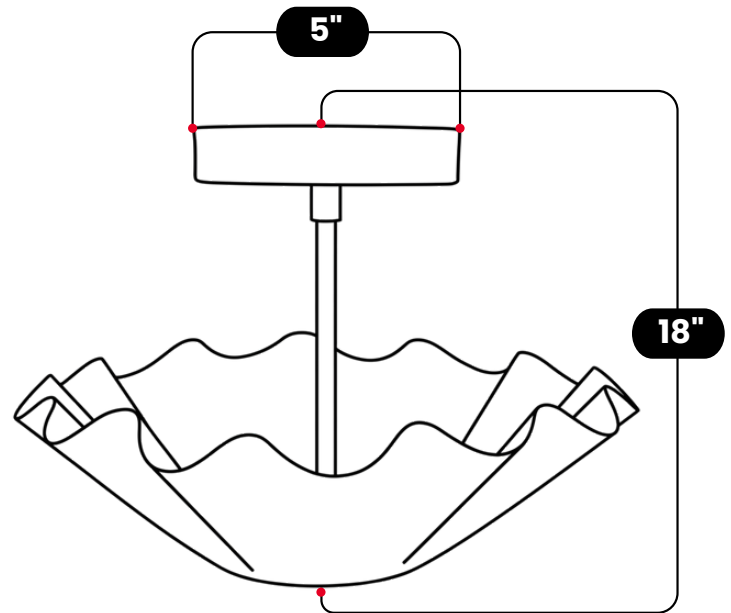

## MID CENTURY BRASS GLOBE SEMI FLUSH MOUNT

Raw Brass

MATERIAL	Pure Brass
FINISH SHOWN	Raw Brass
HEIGHT	10" (25.4cm)
WIDTH	12" (30.48cm)
DEPTH	12" (30.48cm)
BACKPLATE DIAMETER	5" (12.7cm)
BULB TYPE	E12 (US) / E14 (EU)
VOLTAGE	110-120V / 220-230V
MAX WATTAGE	50W (LED / Halogen)
DIMMABLE	With Dimmable Bulbs
BULB INCLUDED	No
IP RATING	IP20
LIGHT DIRECTION	Uplight
MOUNTING	Hardwired
MOUNT TYPE	Flush Mounted