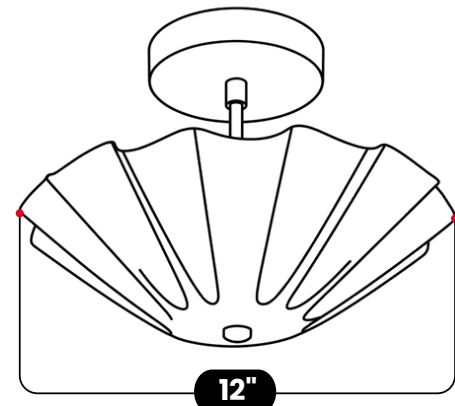

## MID CENTURY BRASS GLOBE SEMI FLUSH MOUNT

Raw Brass

MATERIAL	Pure Brass
FINISH SHOWN	Raw Brass
HEIGHT	10" (25.4cm)
WIDTH	12" (30.48cm)
DEPTH	12" (30.48cm)
BACKPLATE DIAMETER	5" (12.7cm)
BULB TYPE	E12 (US) / E14 (EU)
VOLTAGE	110-120V / 220-230V
MAX WATTAGE	50W (LED / Halogen)
DIMMABLE	With Dimmable Bulbs
BULB INCLUDED	No
IP RATING	IP20
LIGHT DIRECTION	Uplight
MOUNTING	Hardwired
MOUNT TYPE	Flush Mounted