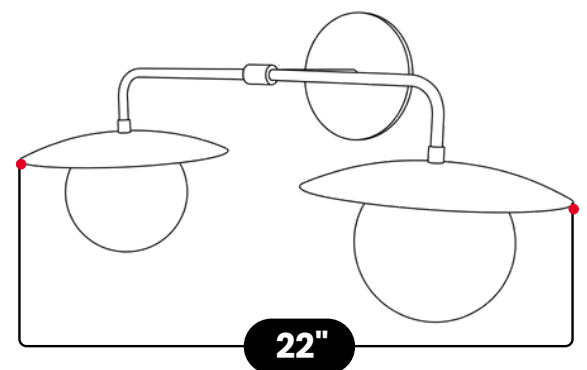

LightCove

MID CENTURY DOUBLE GLOBE VANITY LIGHT

Antique Brass

MATERIAL	Pure Brass
FINISH SHOWN	Antique Brass
HEIGHT	8"(20.32cm)
WIDTH	22"(55.88cm)
DEPTH	10"(25.4cm)
BACKPLATE DIAMETER	5"(12.7cm)
BULB TYPE	G9 Bulb
VOLTAGE	110-120V / 220-230V
MAX WATTAGE	50W (LED / Halogen)
DIMMABLE	With Dimmable Bulbs
BULB INCLUDED	No
IP RATING	IP20
LIGHT DIRECTION	Downlight / Ambient
MOUNTING	Hardwired
MOUNT TYPE	Wall Mounted