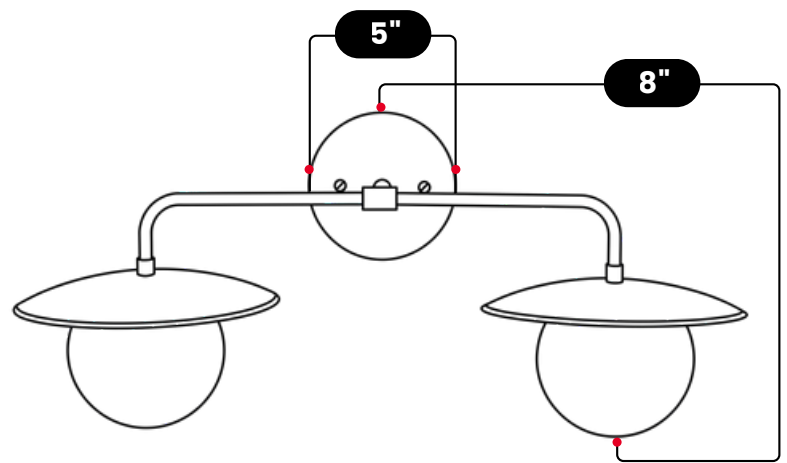

LightCove

MID CENTURY DOUBLE GLOBE VANITY LIGHT

Antique Brass

MATERIAL	Pure Brass
FINISH SHOWN	Antique Brass
HEIGHT	8"(20.32cm)
WIDTH	22"(55.88cm)
DEPTH	10"(25.4cm)
BACKPLATE DIAMETER	5"(12.7cm)
BULB TYPE	G9 Bulb
VOLTAGE	110-120V / 220-230V
MAX WATTAGE	50W (LED / Halogen)
DIMMABLE	With Dimmable Bulbs
BULB INCLUDED	No
IP RATING	IP20
LIGHT DIRECTION	Downlight / Ambient
MOUNTING	Hardwired
MOUNT TYPE	Wall Mounted