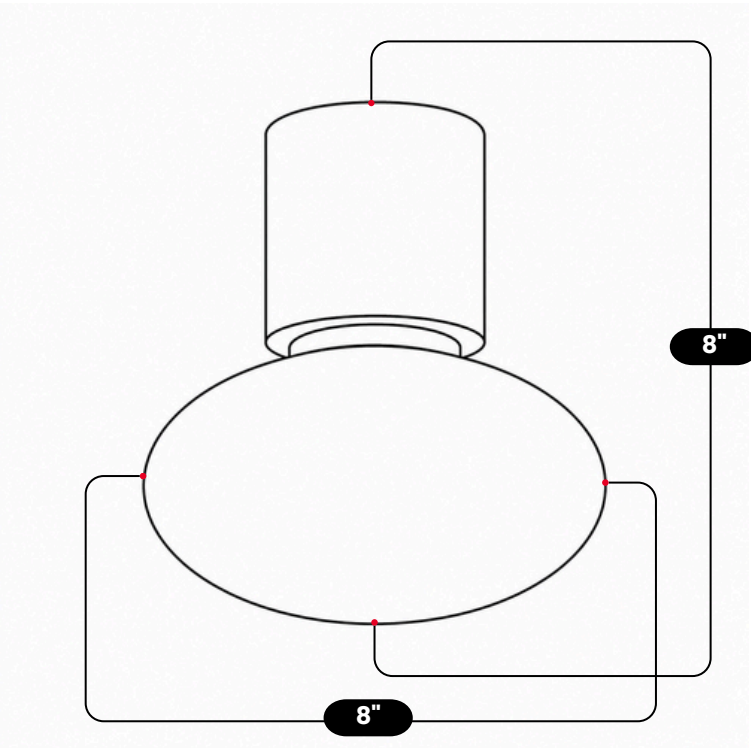

## MID CENTURY GLASS GLOBE FLUSH MOUNT

Raw Brass

MATERIAL	Pure Brass
FINISH SHOWN	Raw Brass
HEIGHT	8"(20.32cm)
WIDTH	8"(20.32cm)
DEPTH	8"(20.32cm)
BULB TYPE	E12(US) / E14(EU)
VOLTAGE	110-120V / 220-230V
MAX WATTAGE	50W (LED / Halogen)
DIMMABLE	With Dimmable Bulbs
BULB INCLUDED	No
IP RATING	IP20
LIGHT DIRECTION	Downward
MOUNTING	Hardwired
MOUNT TYPE	Flush Mounted