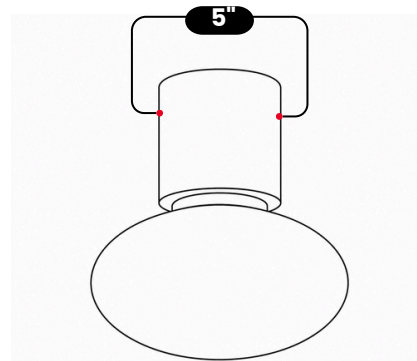

## MID CENTURY GLASS GLOBE FLUSH MOUNT

Raw Brass

MATERIAL	Pure Brass
FINISH SHOWN	Raw Brass
HEIGHT	8"(20.32cm)
WIDTH	8"(20.32cm)
DEPTH	8"(20.32cm)
BULB TYPE	E12(US) / E14(EU)
VOLTAGE	110-120V / 220-230V
MAX WATTAGE	50W (LED / Halogen)
DIMMABLE	With Dimmable Bulbs
BULB INCLUDED	No
IP RATING	IP20
LIGHT DIRECTION	Downward
MOUNTING	Hardwired
MOUNT TYPE	Flush Mounted