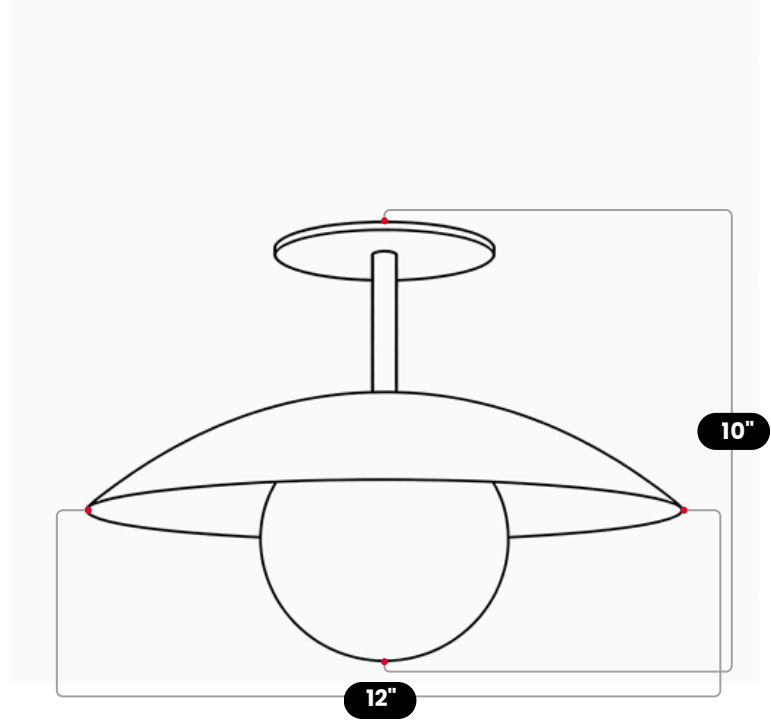

LightCove

MID CENTURY GLOBE CEILING LIGHT

Antique Brass

MATERIAL	Solid Brass & Premium Glass
FINISH SHOWN	Antique Brass
HEIGHT	10" (25.4cm)
WIDTH	12" (30.48cm)
DEPTH	12" (30.48cm)
GLOBE DIAMETER	6" (15.24cm)
BULB TYPE	G9
VOLTAGE	110-120V/220-230V
MAX WATTAGE	50W (LED / Halogen)
DIMMABLE	With Dimmable Bulb
BULB INCLUDED	No
IP RATING	IP20
LIGHT DIRECTION	Downlight
MOUNTING	Hardwired
MOUNT TYPE	Ceiling Mounted