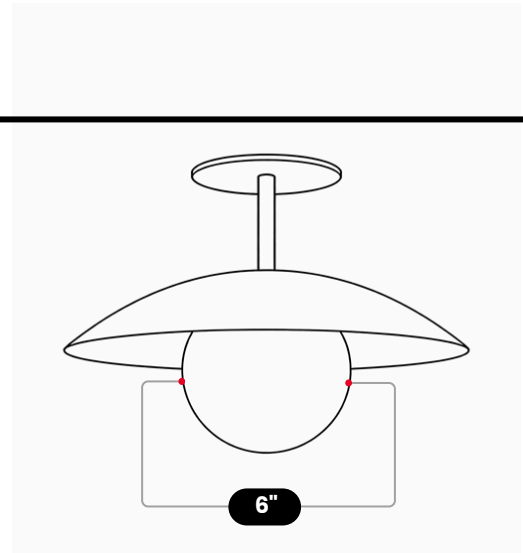

LightCove

MID CENTURY GLOBE CEILING LIGHT

Antique Brass

MATERIAL	Solid Brass & Premium Glass
FINISH SHOWN	Antique Brass
HEIGHT	10" (25.4cm)
WIDTH	12" (30.48cm)
DEPTH	12" (30.48cm)
GLOBE DIAMETER	6" (15.24cm)
BULB TYPE	G9
VOLTAGE	110-120V/220-230V
MAX WATTAGE	50W (LED / Halogen)
DIMMABLE	With Dimmable Bulb
BULB INCLUDED	No
IP RATING	IP20
LIGHT DIRECTION	Downlight
MOUNTING	Hardwired
MOUNT TYPE	Ceiling Mounted