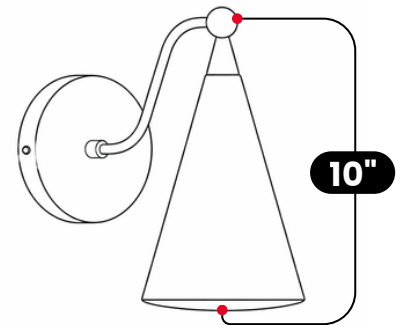

## BRASS CONE SHADE WALL SCONCE

Antique Brass

MATERIAL	Pure Brass
HEIGHT	10" (25.4cm)
WIDTH	5" (12.7cm)
DEPTH	12" (30.48cm)
BULB TYPE	G9
VOLTAGE	110-120V / 220-230V
MAX WATTAGE	50W (LED / Halogen)
DIMMABLE	With Dimmable G9 Bulbs
BULB INCLUDED	No
IP RATING	IP20
LIGHT DIRECTION	Downward
MOUNTING	Hardwired
MOUNT TYPE	Wall Mounted