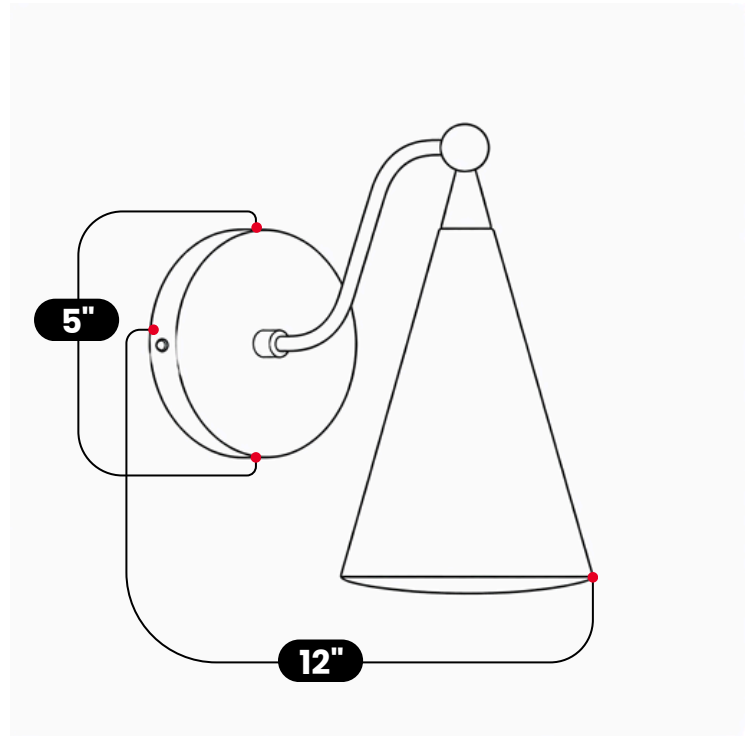

## BRASS CONE SHADE WALL SCONCE

Antique Brass

MATERIAL	Pure Brass
HEIGHT	10" (25.4cm)
WIDTH	5" (12.7cm)
DEPTH	12" (30.48cm)
BULB TYPE	G9
VOLTAGE	110-120V / 220-230V
MAX WATTAGE	50W (LED / Halogen)
DIMMABLE	With Dimmable G9 Bulbs
BULB INCLUDED	No
IP RATING	IP20
LIGHT DIRECTION	Downward
MOUNTING	Hardwired
MOUNT TYPE	Wall Mounted