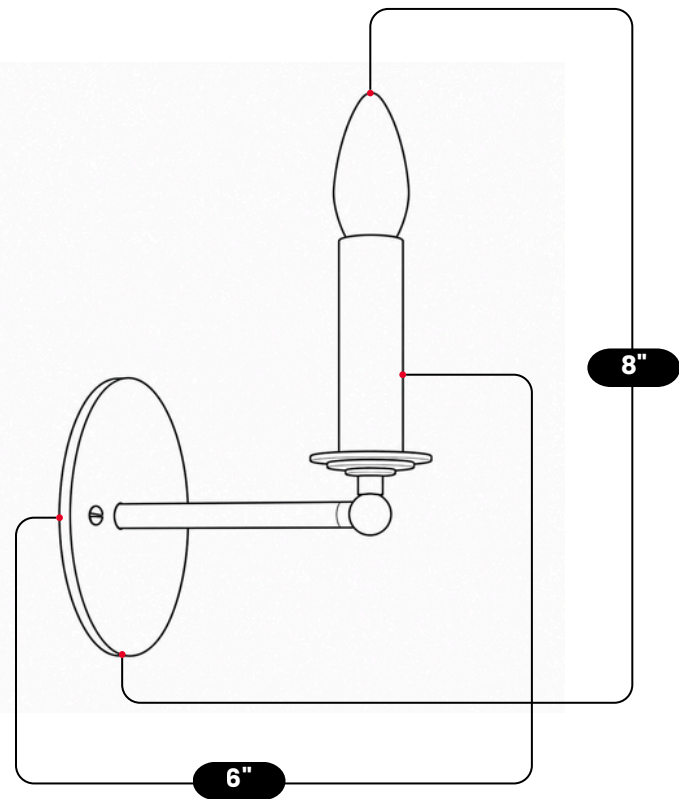

LightCove

MINIMALIST ARTICULATED ARM SCONCE

Antique Brass

MATERIAL	Pure Brass
FINISH SHOWN	Antique Brass
HEIGHT	8"(20.32cm)
WIDTH	5"(12.7cm)
DEPTH	6"(15.24cm)
BULB TYPE	E12(US) / E14(EU)
VOLTAGE	110-120V / 220-230V
MAX WATTAGE	50W (LED / Halogen)
DIMMABLE	With Dimmable Bulbs
BULB INCLUDED	No
IP RATING	IP20
LIGHT DIRECTION	Upward
MOUNTING	Hardwired
MOUNT TYPE	Wall Mounted