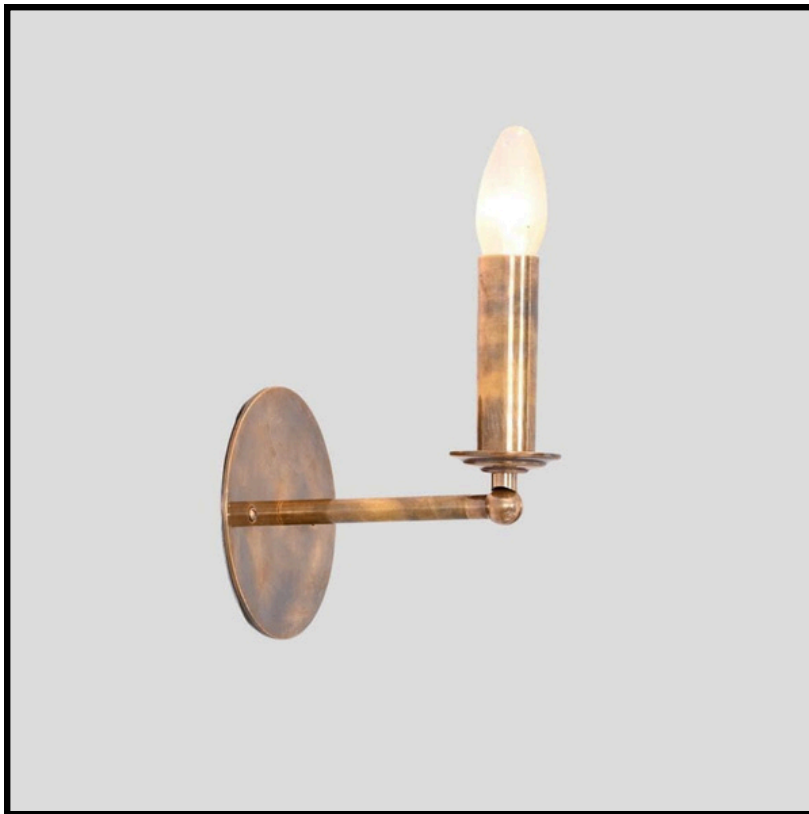

LightCove

MINIMALIST ARTICULATED ARM SCONCE

Antique Brass

MATERIAL	Pure Brass
FINISH SHOWN	Antique Brass
HEIGHT	8"(20.32cm)
WIDTH	5"(12.7cm)
DEPTH	6"(15.24cm)
BULB TYPE	E12(US) / E14(EU)
VOLTAGE	110-120V / 220-230V
MAX WATTAGE	50W (LED / Halogen)
DIMMABLE	With Dimmable Bulbs
BULB INCLUDED	No
IP RATING	IP20
LIGHT DIRECTION	Upward
MOUNTING	Hardwired
MOUNT TYPE	Wall Mounted

Available Finishes :

- Polished Brass
- Brushed Brass
- Brushed Chrome
- Polished Chrome
- Matt Black
- Antique Black
- Antique Brass
- Raw Brass
- Blackened Brass

Product Notes :

1) Bulbs are not included. 2) Each LightCove fixture is handcrafted, making every piece unique. 3) Custom finishes and sizes available upon request. 4) All items are made to order, standard production time applies. 5) Visit [LightCove](https://lightcove.com) product care and warranty information