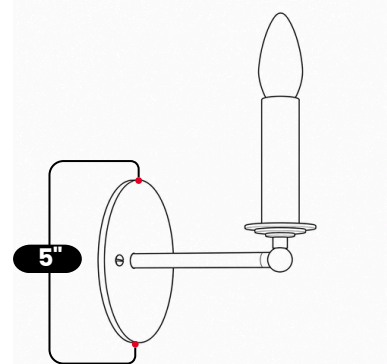

LightCove

MINIMALIST ARTICULATED ARM SCONCE

Antique Brass

MATERIAL	Pure Brass
FINISH SHOWN	Antique Brass
HEIGHT	8"(20.32cm)
WIDTH	5"(12.7cm)
DEPTH	6"(15.24cm)
BULB TYPE	E12(US) / E14(EU)
VOLTAGE	110-120V / 220-230V
MAX WATTAGE	50W (LED / Halogen)
DIMMABLE	With Dimmable Bulbs
BULB INCLUDED	No
IP RATING	IP20
LIGHT DIRECTION	Upward
MOUNTING	Hardwired
MOUNT TYPE	Wall Mounted