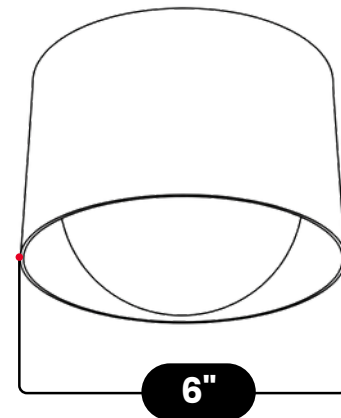

LightCove

MINIMALIST BRASS SPOT LIGHT FLUSH MOUNT

Antique Brass

MATERIAL	Pure Brass / Premium Glass
FINISH SHOWN	Antique Brass
HEIGHT	5"(12.7cm)
WIDTH	6"(15.24cm)
DEPTH	6"(15.24cm)
BULB REQUIRED	1 Bulb
BULB TYPE	G9 Bulb
VOLTAGE	110-120V / 220-230V
MAX WATTAGE	50W (LED / Halogen)
DIMMABLE	With Dimmable Bulbs
BULB INCLUDED	No
IP RATING	IP20
LIGHT DIRECTION	Downlight / Ambient
MOUNTING	Hardwired
MOUNT TYPE	Ceiling Mounted