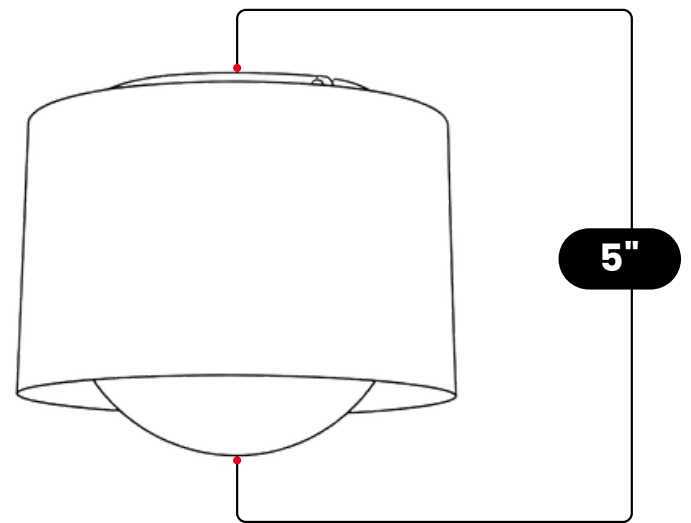

LightCove

MINIMALIST BRASS SPOT LIGHT FLUSH MOUNT

Antique Brass

MATERIAL	Pure Brass / Premium Glass
FINISH SHOWN	Antique Brass
HEIGHT	5"(12.7cm)
WIDTH	6"(15.24cm)
DEPTH	6"(15.24cm)
BULB REQUIRED	1 Bulb
BULB TYPE	G9 Bulb
VOLTAGE	110-120V / 220-230V
MAX WATTAGE	50W (LED / Halogen)
DIMMABLE	With Dimmable Bulbs
BULB INCLUDED	No
IP RATING	IP20
LIGHT DIRECTION	Downlight / Ambient
MOUNTING	Hardwired
MOUNT TYPE	Ceiling Mounted