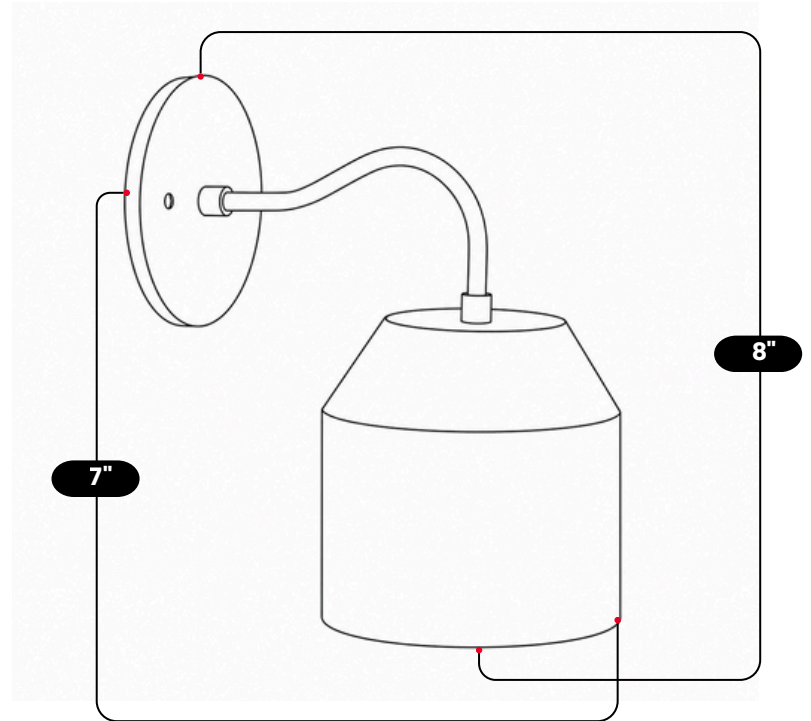

## MINIMALIST CURVED WALL SCONCE

Antique Brass

MATERIAL	Pure Brass
FINISH SHOWN	Antique Brass
HEIGHT	8"(20.32cm)
WIDTH	7"(17.78cm)
DEPTH	8"(20.32cm)
BULB TYPE	E12(US) / E14(EU)
VOLTAGE	110-120V / 220-230V
MAX WATTAGE	50W (LED / Halogen)
DIMMABLE	With Dimmable Bulbs
BULB INCLUDED	No
IP RATING	IP20
LIGHT DIRECTION	Downward
MOUNTING	Hardwired
MOUNT TYPE	Wall Mounted