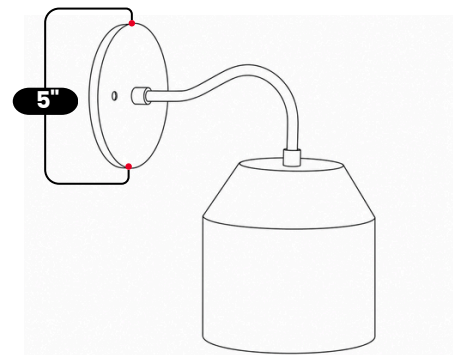

## MINIMALIST CURVED WALL SCONCE

Antique Brass

MATERIAL	Pure Brass
FINISH SHOWN	Antique Brass
HEIGHT	8"(20.32cm)
WIDTH	7"(17.78cm)
DEPTH	8"(20.32cm)
BULB TYPE	E12(US) / E14(EU)
VOLTAGE	110-120V / 220-230V
MAX WATTAGE	50W (LED / Halogen)
DIMMABLE	With Dimmable Bulbs
BULB INCLUDED	No
IP RATING	IP20
LIGHT DIRECTION	Downward
MOUNTING	Hardwired
MOUNT TYPE	Wall Mounted