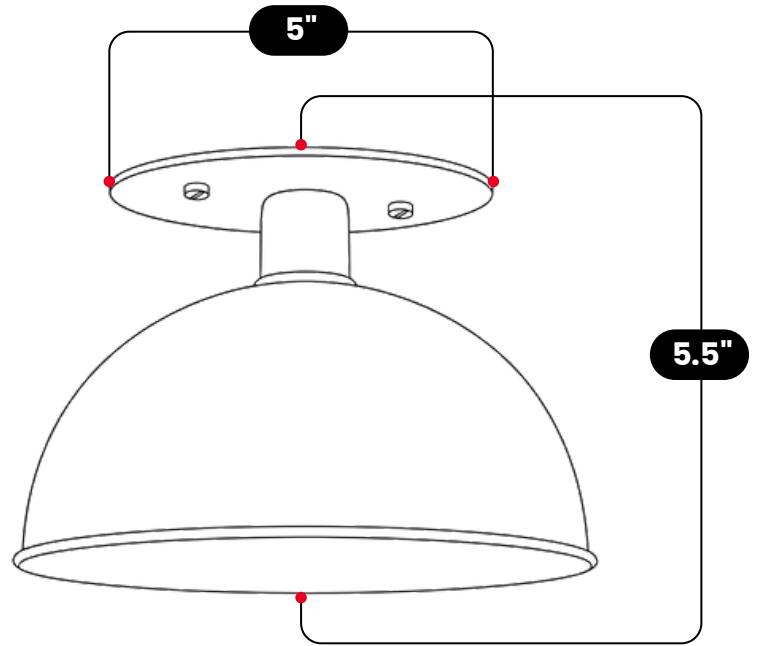

# LightCove

MINIMALIST SEMI FLUSH MOUNT CEILING LIGHT

Antique Brass

MATERIAL	Pure Brass
FINISH SHOWN	Antique Brass
HEIGHT	5.5"(13.97cm)
WIDTH	7"(17.78cm)
DEPTH	7"(17.78cm)
BACKPLATE DIAMETER	5"(12.7cm)
BULB TYPE	E12 (US) / E14 (EU)
VOLTAGE	110-120V / 220-230V
MAX WATTAGE	50W (LED / Halogen)
DIMMABLE	With Dimmable Bulbs
BULB INCLUDED	No
IP RATING	IP20
LIGHT DIRECTION	Downlight
MOUNTING	Hardwired
MOUNT TYPE	Flush Mounted