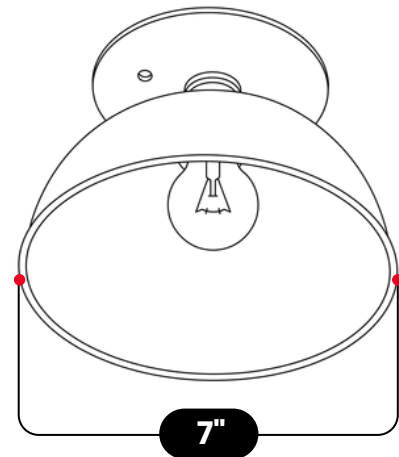

# LightCove

MINIMALIST SEMI FLUSH MOUNT CEILING LIGHT

Antique Brass

MATERIAL	Pure Brass
FINISH SHOWN	Antique Brass
HEIGHT	5.5"(13.97cm)
WIDTH	7"(17.78cm)
DEPTH	7"(17.78cm)
BACKPLATE DIAMETER	5"(12.7cm)
BULB TYPE	E12 (US) / E14 (EU)
VOLTAGE	110-120V / 220-230V
MAX WATTAGE	50W (LED / Halogen)
DIMMABLE	With Dimmable Bulbs
BULB INCLUDED	No
IP RATING	IP20
LIGHT DIRECTION	Downlight
MOUNTING	Hardwired
MOUNT TYPE	Flush Mounted