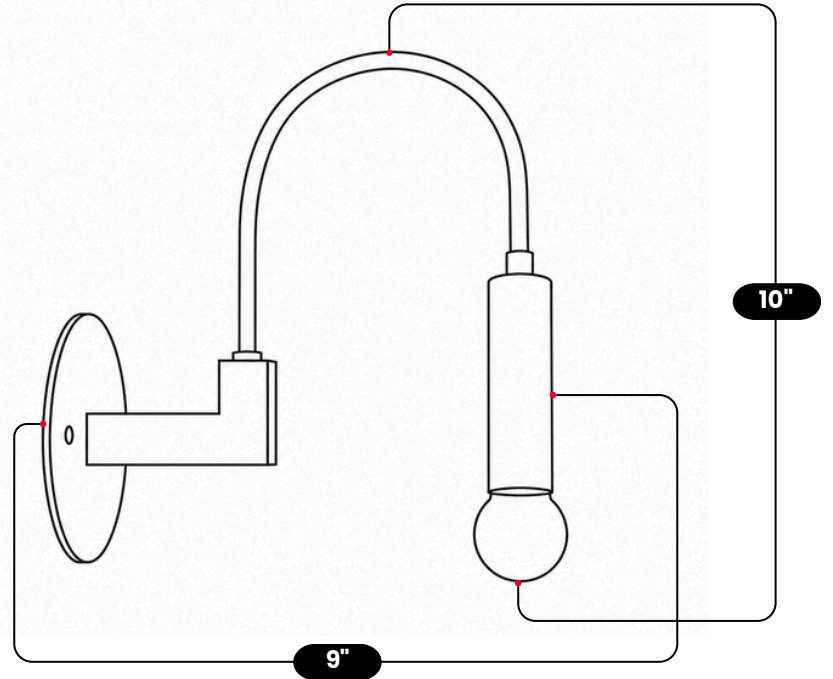

LightCove

MINIMALISTIC BRASS WALL SCONCE

Raw Brass

MATERIAL	Pure Brass
FINISH SHOWN	Raw Brass
HEIGHT	10" (25.4cm)
WIDTH	8" (20.32cm)
DEPTH	9" (22.86cm)
BULB TYPE	E12(US)/E14(EU)
VOLTAGE	110-120V / 220-230V
MAX WATTAGE	50W (LED / Halogen)
DIMMABLE	With Dimmable Bulbs
BULB INCLUDED	No
IP RATING	IP20
LIGHT DIRECTION	Downward
MOUNTING	Hardwired
MOUNT TYPE	Wall Mounted