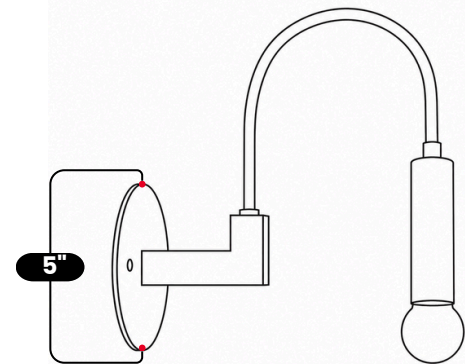

LightCove

MINIMALISTIC BRASS WALL SCONCE

Raw Brass

MATERIAL	Pure Brass
FINISH SHOWN	Raw Brass
HEIGHT	10" (25.4cm)
WIDTH	8" (20.32cm)
DEPTH	9" (22.86cm)
BULB TYPE	E12(US)/E14(EU)
VOLTAGE	110-120V / 220-230V
MAX WATTAGE	50W (LED / Halogen)
DIMMABLE	With Dimmable Bulbs
BULB INCLUDED	No
IP RATING	IP20
LIGHT DIRECTION	Downward
MOUNTING	Hardwired
MOUNT TYPE	Wall Mounted