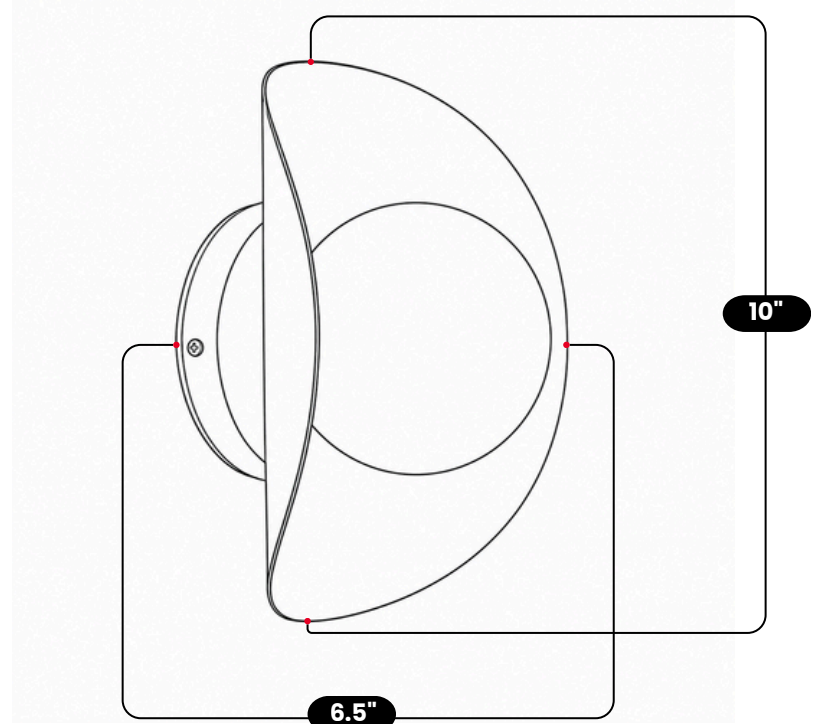

LightCove

MINIMALISTIC GLASS GLOBE WALL LIGHT

Raw Brass

MATERIAL	Pure Brass
FINISH SHOWN	Raw Brass
HEIGHT	10"(25.4cm)
WIDTH	6.5"(16.51cm)
DEPTH	5.5"(13.97cm)
BULB TYPE	G9
VOLTAGE	110-120V / 220-230V
MAX WATTAGE	50W (LED / Halogen)
DIMMABLE	With Dimmable Bulbs
BULB INCLUDED	No
IP RATING	IP20
LIGHT DIRECTION	Downward/Ambient
MOUNTING	Hardwired
MOUNT TYPE	Wall Mounted