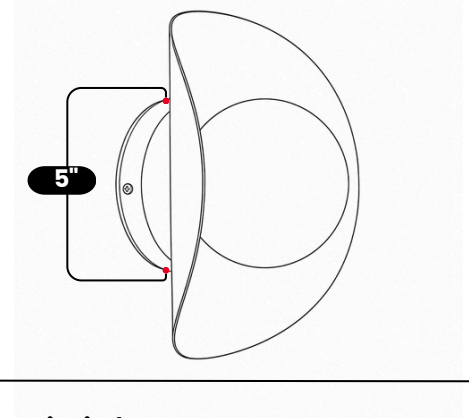

LightCove

MINIMALISTIC GLASS GLOBE WALL LIGHT

Raw Brass

MATERIAL	Pure Brass
FINISH SHOWN	Raw Brass
HEIGHT	10"(25.4cm)
WIDTH	6.5"(16.51cm)
DEPTH	5.5"(13.97cm)
BULB TYPE	G9
VOLTAGE	110-120V / 220-230V
MAX WATTAGE	50W (LED / Halogen)
DIMMABLE	With Dimmable Bulbs
BULB INCLUDED	No
IP RATING	IP20
LIGHT DIRECTION	Downward/Ambient
MOUNTING	Hardwired
MOUNT TYPE	Wall Mounted