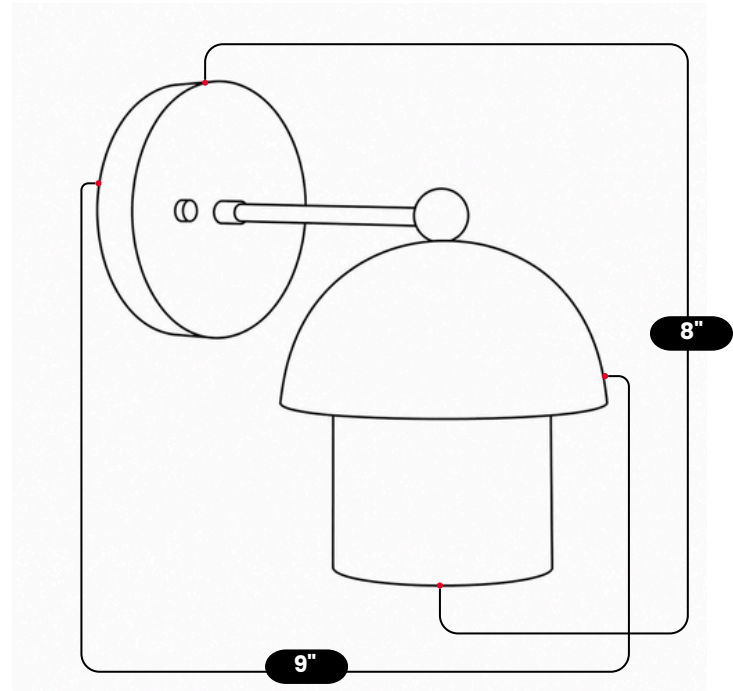

LightCove

MINIMALISTIC MUSHROOM WALL LIGHT

Antique Brass

MATERIAL	Pure Brass
FINISH SHOWN	Antique Brass
HEIGHT	8" (20.32cm)
WIDTH	6" (15.24cm)
DEPTH	9" (22.86cm)
BULB TYPE	E12(US) / E14(EU)
VOLTAGE	110-120V / 220-230V
MAX WATTAGE	50W (LED / Halogen)
DIMMABLE	With Dimmable Bulbs
BULB INCLUDED	No
IP RATING	IP20
LIGHT DIRECTION	Downward
MOUNTING	Hardwired
MOUNT TYPE	Wall Mounted