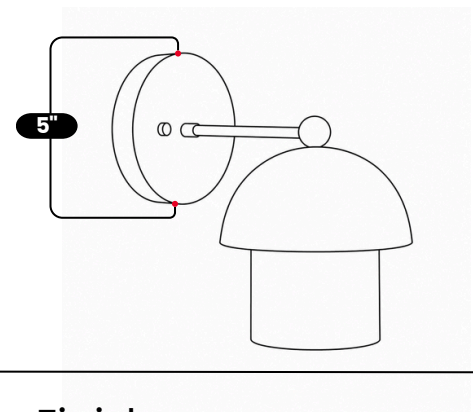

LightCove

MINIMALISTIC MUSHROOM WALL LIGHT

Antique Brass

MATERIAL	Pure Brass
FINISH SHOWN	Antique Brass
HEIGHT	8" (20.32cm)
WIDTH	6" (15.24cm)
DEPTH	9" (22.86cm)
BULB TYPE	E12(US) / E14(EU)
VOLTAGE	110-120V / 220-230V
MAX WATTAGE	50W (LED / Halogen)
DIMMABLE	With Dimmable Bulbs
BULB INCLUDED	No
IP RATING	IP20
LIGHT DIRECTION	Downward
MOUNTING	Hardwired
MOUNT TYPE	Wall Mounted