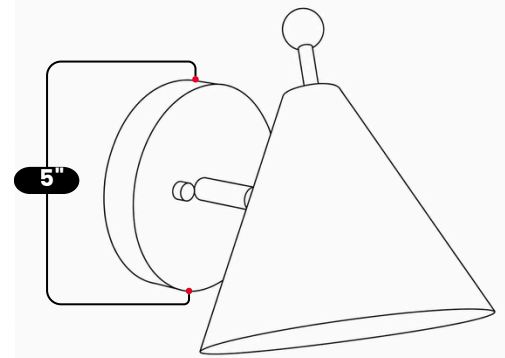

LightCove

MINIMALISTIC PIVOT WALL SCONCE

Antique Brass

MATERIAL	Pure Brass
FINISH SHOWN	Antique Brass
HEIGHT	8.5"(21.59cm)
WIDTH	7"(17.78cm)
DEPTH	9"(22.86cm)
BULB TYPE	E12(US) / E14(EU)
VOLTAGE	110-120V / 220-230V
MAX WATTAGE	50W (LED / Halogen)
DIMMABLE	With Dimmable Bulbs
BULB INCLUDED	No
IP RATING	IP20
LIGHT DIRECTION	Downward
MOUNTING	Hardwired
MOUNT TYPE	Wall Mounted