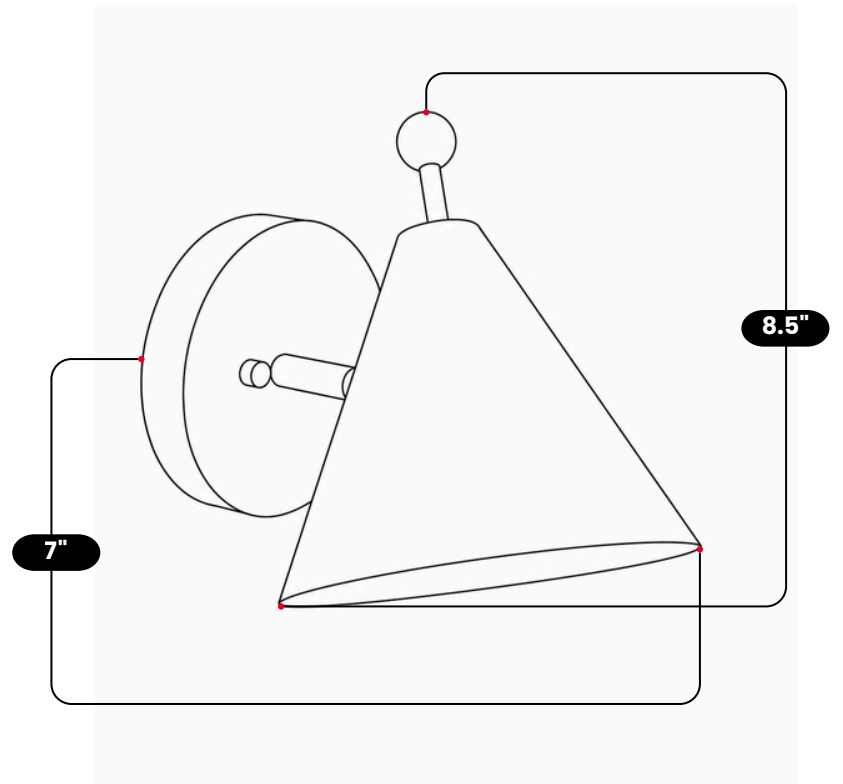

LightCove

MINIMALISTIC PIVOT WALL SCONCE

Antique Brass

MATERIAL	Pure Brass
FINISH SHOWN	Antique Brass
HEIGHT	8.5"(21.59cm)
WIDTH	7"(17.78cm)
DEPTH	9"(22.86cm)
BULB TYPE	E12(US) / E14(EU)
VOLTAGE	110-120V / 220-230V
MAX WATTAGE	50W (LED / Halogen)
DIMMABLE	With Dimmable Bulbs
BULB INCLUDED	No
IP RATING	IP20
LIGHT DIRECTION	Downward
MOUNTING	Hardwired
MOUNT TYPE	Wall Mounted