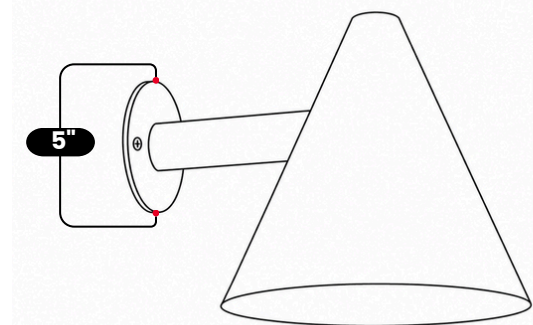

LightCove

MINIMALISTIC SCONCE BRASS WALL LAMP

Antique Brass

MATERIAL	Pure Brass
FINISH SHOWN	Antique Brass
HEIGHT	7" (17.78cm)
WIDTH	7" (17.78cm)
DEPTH	11" (27.94cm)
BULB TYPE	E12(US) / E14(EU)
VOLTAGE	110-120V / 220-230V
MAX WATTAGE	50W (LED / Halogen)
DIMMABLE	With Dimmable Bulbs
BULB INCLUDED	No
IP RATING	IP20
LIGHT DIRECTION	Downward
MOUNTING	Hardwired
MOUNT TYPE	Wall Mounted