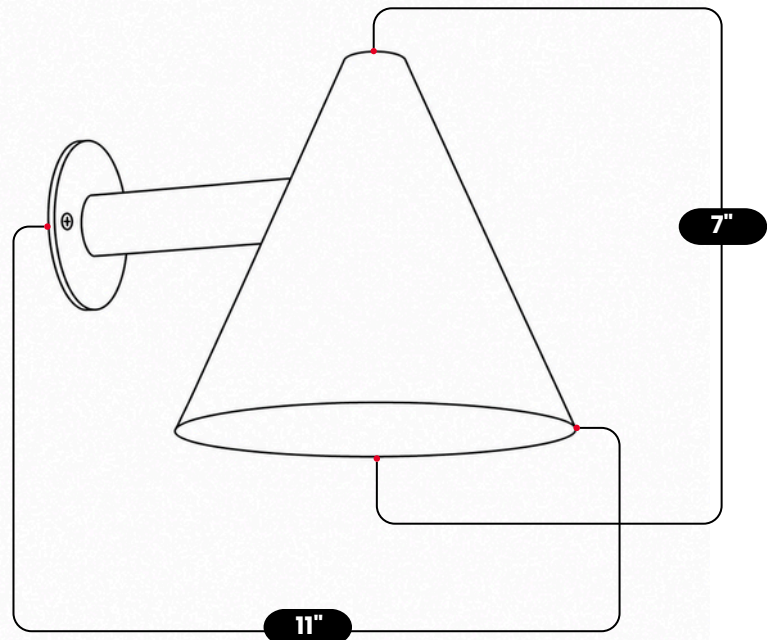

LightCove

MINIMALISTIC SCONCE BRASS WALL LAMP

Antique Brass

MATERIAL	Pure Brass
FINISH SHOWN	Antique Brass
HEIGHT	7" (17.78cm)
WIDTH	7" (17.78cm)
DEPTH	11" (27.94cm)
BULB TYPE	E12(US) / E14(EU)
VOLTAGE	110-120V / 220-230V
MAX WATTAGE	50W (LED / Halogen)
DIMMABLE	With Dimmable Bulbs
BULB INCLUDED	No
IP RATING	IP20
LIGHT DIRECTION	Downward
MOUNTING	Hardwired
MOUNT TYPE	Wall Mounted