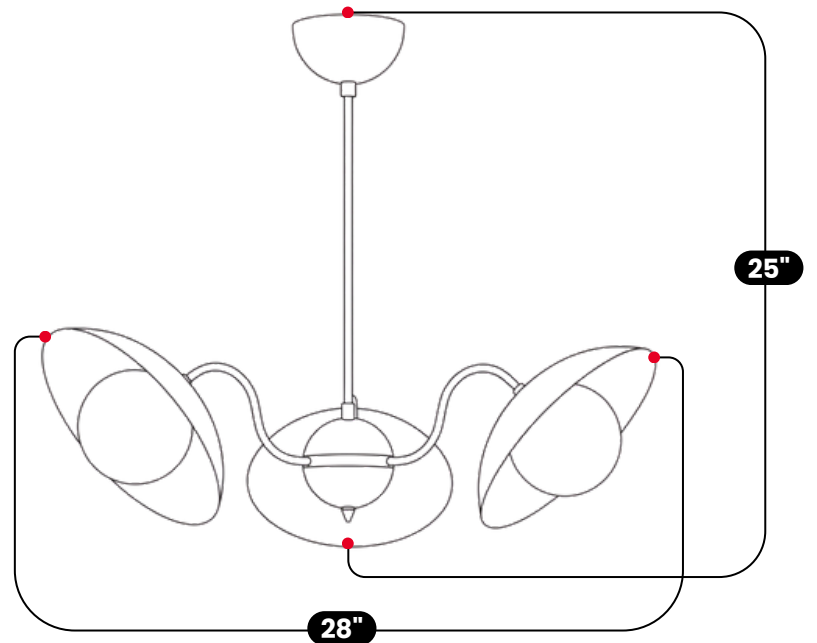

## MODERN 3 BRASS GLOBE CHANDELIER

Antique Brass / White Cream

MATERIAL	Pure Brass / Premium Glass
ROD LENGTH (CUSTOMIZABLE)	12" (30.5cm)
HEIGHT	25" (63.5cm)
WIDTH	28" (71.1cm)
DEPTH	24" (61cm)
DIAMETER	27" (68.6cm)
BULB TYPE	3x E12 (US) / E14 (EU)
VOLTAGE	110-120V / 220-230V
MAX WATTAGE	50W (LED / Halogen)
DIMMABLE	With Dimmable Bulbs
BULB INCLUDED	No
IP RATING	IP20
LIGHT DIRECTION	Multi Directional / Ambient
MOUNTING	Hardwired
MOUNT TYPE	Ceiling Mounted