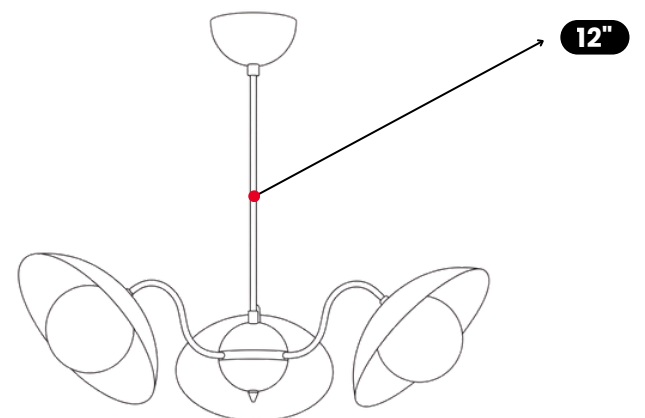

## MODERN 3 BRASS GLOBE CHANDELIER

Antique Brass / White Cream

MATERIAL	Pure Brass / Premium Glass
ROD LENGTH (CUSTOMIZABLE)	12" (30.5cm)
HEIGHT	25" (63.5cm)
WIDTH	28" (71.1cm)
DEPTH	24" (61cm)
DIAMETER	27" (68.6cm)
BULB TYPE	3x E12 (US) / E14 (EU)
VOLTAGE	110-120V / 220-230V
MAX WATTAGE	50W (LED / Halogen)
DIMMABLE	With Dimmable Bulbs
BULB INCLUDED	No
IP RATING	IP20
LIGHT DIRECTION	Multi Directional / Ambient
MOUNTING	Hardwired
MOUNT TYPE	Ceiling Mounted