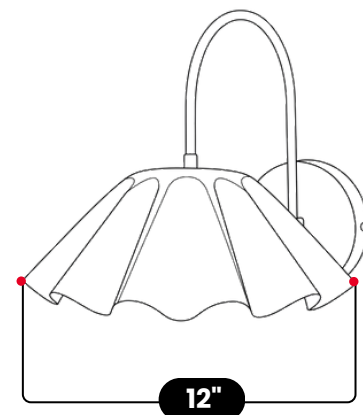

# LightCove

MODERN BRASS CURVED FLOWER WALL SCONCE

Raw Brass

MATERIAL	Pure Brass
FINISH SHOWN	Raw Brass
HEIGHT	11" (27.94cm)
WIDTH	12" (30.48cm)
DEPTH	13.5" (34.29cm)
BACKPLATE DIAMETER	5" (12.7cm)
BULB TYPE	E12 (US) / E14 (EU)
VOLTAGE	110-120V / 220-230V
MAX WATTAGE	50W (LED / Halogen)
DIMMABLE	With Dimmable Bulbs
BULB INCLUDED	No
IP RATING	IP20
LIGHT DIRECTION	Downlight
MOUNTING	Hardwired
MOUNT TYPE	Wall Mounted