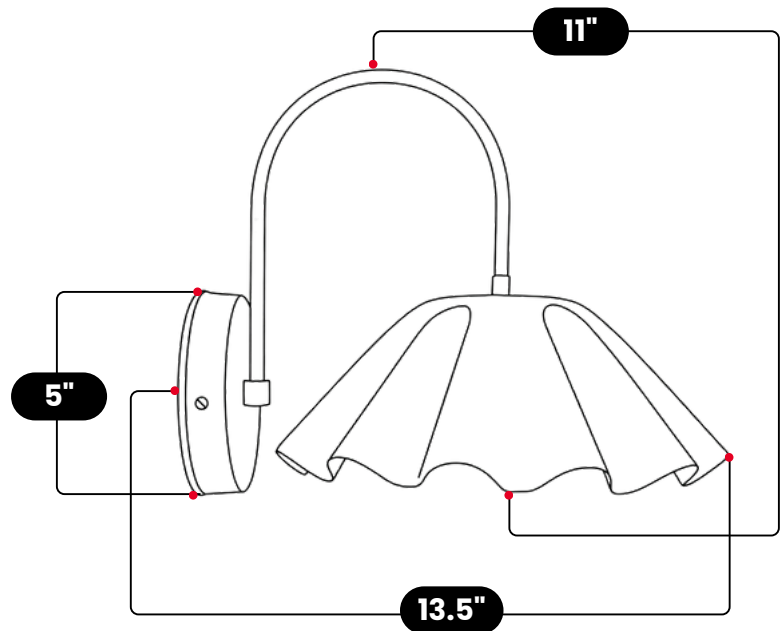

# LightCove

MODERN BRASS CURVED FLOWER WALL SCONCE

Raw Brass

MATERIAL	Pure Brass
FINISH SHOWN	Raw Brass
HEIGHT	11" (27.94cm)
WIDTH	12" (30.48cm)
DEPTH	13.5" (34.29cm)
BACKPLATE DIAMETER	5" (12.7cm)
BULB TYPE	E12 (US) / E14 (EU)
VOLTAGE	110-120V / 220-230V
MAX WATTAGE	50W (LED / Halogen)
DIMMABLE	With Dimmable Bulbs
BULB INCLUDED	No
IP RATING	IP20
LIGHT DIRECTION	Downlight
MOUNTING	Hardwired
MOUNT TYPE	Wall Mounted