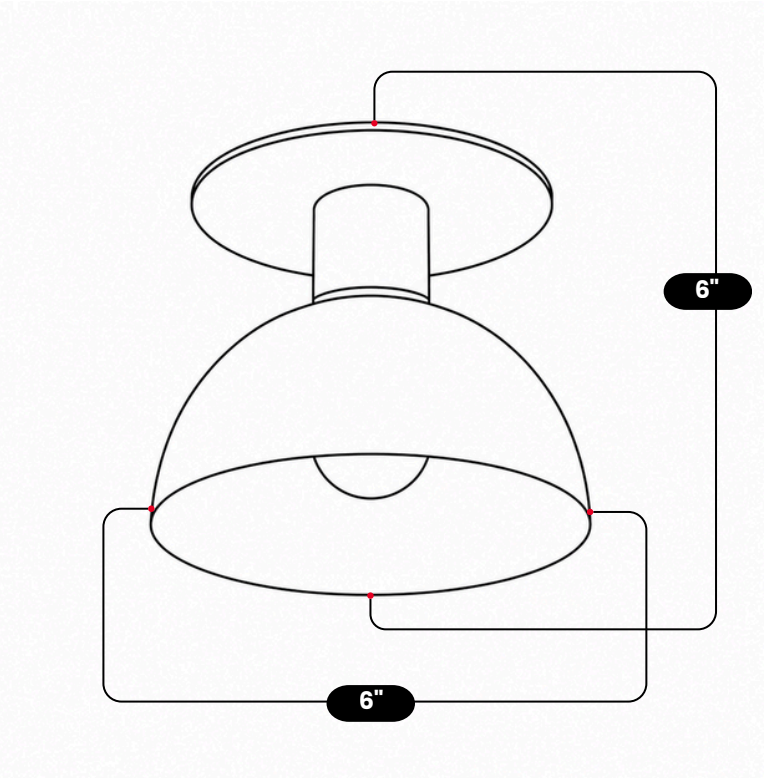

## MODERN BRASS SEMI FLUSH MOUNT

Raw Brass

MATERIAL	Pure Brass
FINISH SHOWN	Raw Brass
HEIGHT	6"(15.24cm)
WIDTH	6"(15.24cm)
DEPTH	6"(15.24cm)
BULB TYPE	G9
VOLTAGE	110-120V / 220-230V
MAX WATTAGE	50W (LED / Halogen)
DIMMABLE	With Dimmable Bulbs
BULB INCLUDED	No
IP RATING	IP20
LIGHT DIRECTION	Downward
MOUNTING	Hardwired
MOUNT TYPE	Flush Mounted