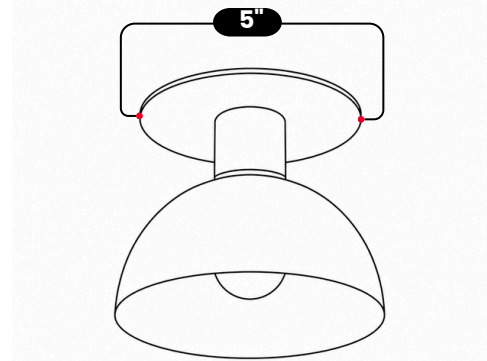

## MODERN BRASS SEMI FLUSH MOUNT

Raw Brass

MATERIAL	Pure Brass
FINISH SHOWN	Raw Brass
HEIGHT	6"(15.24cm)
WIDTH	6"(15.24cm)
DEPTH	6"(15.24cm)
BULB TYPE	G9
VOLTAGE	110-120V / 220-230V
MAX WATTAGE	50W (LED / Halogen)
DIMMABLE	With Dimmable Bulbs
BULB INCLUDED	No
IP RATING	IP20
LIGHT DIRECTION	Downward
MOUNTING	Hardwired
MOUNT TYPE	Flush Mounted