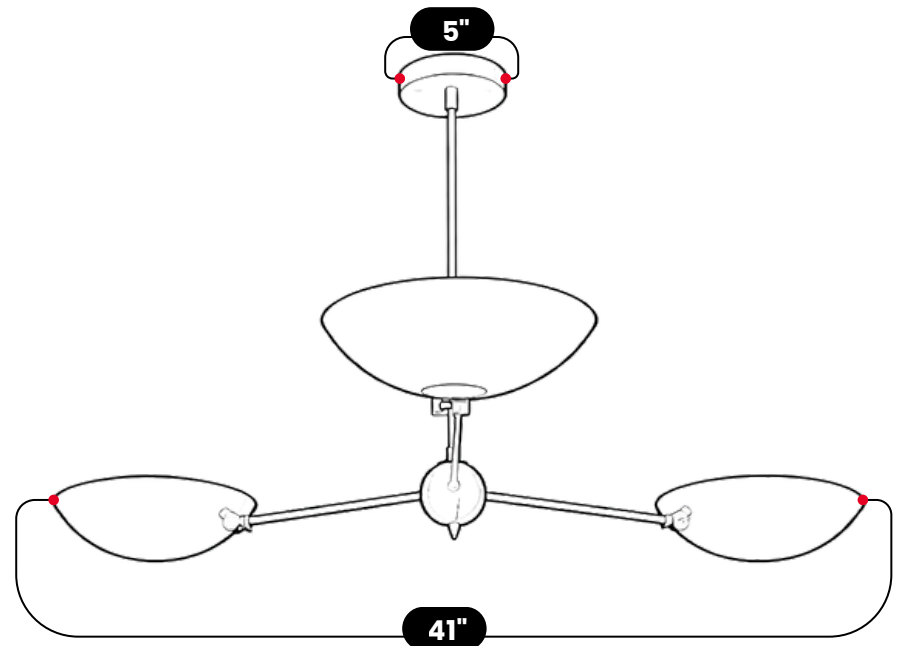

LightCove

MODERN THREE BRASS ARM CEILING LIGHT

Raw Brass

MATERIAL	Pure Brass
FINISH SHOWN	Raw Brass
HEIGHT	25" (63,5 cm)
WIDTH	41" (104,14 cm)
DEPTH	37" (93,98 cm)
BLACKPLATE DIAMETER	5" (12,7 cm)
BULB TYPE	E26 (US) / E27 (EU)
VOLTAGE	110-120V / 220-230V
MAX WATTAGE	50W (LED / Halogen)
DIMMABLE	With Dimmable Bulbs
BULB INCLUDED	No
IP RATING	IP20
LIGHT DIRECTION	Uplight
MOUNTING	Hardwired
MOUNT TYPE	Ceiling Mounted