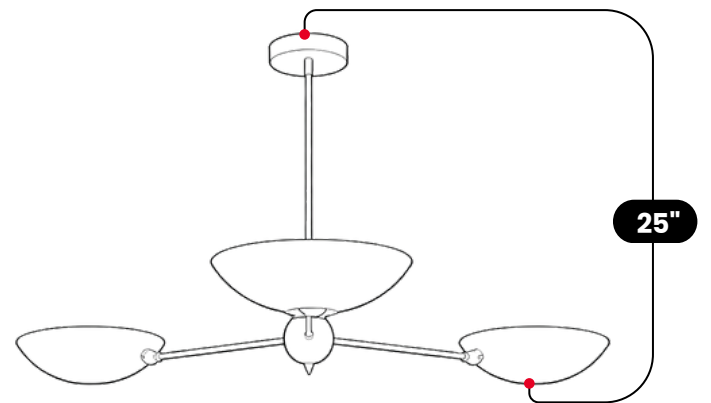

LightCove

MODERN THREE BRASS ARM CEILING LIGHT

Raw Brass

MATERIAL	Pure Brass
FINISH SHOWN	Raw Brass
HEIGHT	25" (63,5 cm)
WIDTH	41" (104,14 cm)
DEPTH	37" (93,98 cm)
BLACKPLATE DIAMETER	5" (12,7 cm)
BULB TYPE	E26 (US) / E27 (EU)
VOLTAGE	110-120V / 220-230V
MAX WATTAGE	50W (LED / Halogen)
DIMMABLE	With Dimmable Bulbs
BULB INCLUDED	No
IP RATING	IP20
LIGHT DIRECTION	Uplight
MOUNTING	Hardwired
MOUNT TYPE	Ceiling Mounted