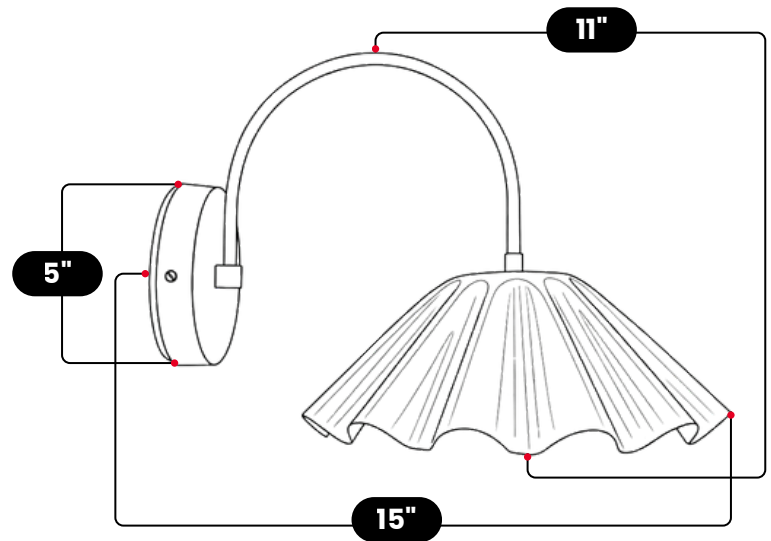

## MODERN CURVED FLOWER WALL SCONCE

Raw Brass

MATERIAL	Pure Brass
FINISH SHOWN	Raw Brass
HEIGHT	11" (27.94cm)
WIDTH	12" (30.48cm)
DEPTH	15" (38.1cm)
BACKPLATE DIAMETER	5" (12.7cm)
BULB TYPE	E12 (US) / E14 (EU)
VOLTAGE	110-120V / 220-230V
MAX WATTAGE	50W (LED / Halogen)
DIMMABLE	With Dimmable Bulbs
BULB INCLUDED	No
IP RATING	IP20
LIGHT DIRECTION	Downlight
MOUNTING	Hardwired
MOUNT TYPE	Wall Mounted