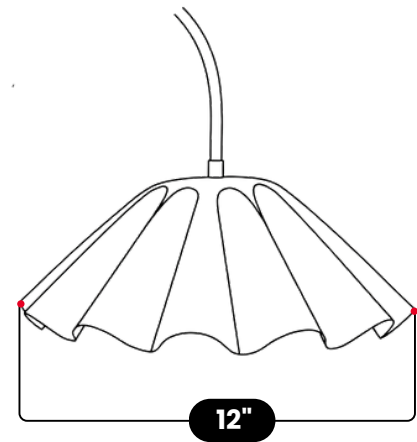

## MODERN CURVED FLOWER WALL SCONCE

Raw Brass

MATERIAL	Pure Brass
FINISH SHOWN	Raw Brass
HEIGHT	11" (27.94cm)
WIDTH	12" (30.48cm)
DEPTH	15" (38.1cm)
BACKPLATE DIAMETER	5" (12.7cm)
BULB TYPE	E12 (US) / E14 (EU)
VOLTAGE	110-120V / 220-230V
MAX WATTAGE	50W (LED / Halogen)
DIMMABLE	With Dimmable Bulbs
BULB INCLUDED	No
IP RATING	IP20
LIGHT DIRECTION	Downlight
MOUNTING	Hardwired
MOUNT TYPE	Wall Mounted