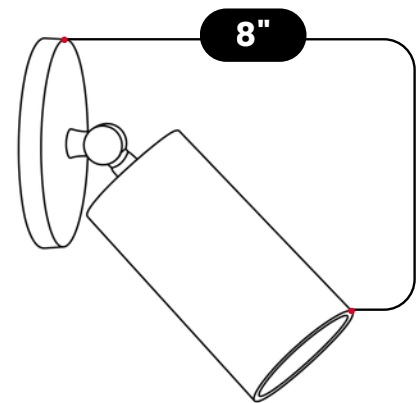

LightCove

MODERN CYLINDER BRASS SPOT LIGHT

Antique Black

MATERIAL	Pure Brass
FINISH SHOWN	Raw Brass
HEIGHT	5"(12.7cm)
WIDTH	5"(12.7cm)
DEPTH	8"(20.32cm)
BACKPLATE DIAMETER	5"(12.7cm)
BULB TYPE	E12 (US) / E14 (EU)
VOLTAGE	110-120V / 220-230V
MAX WATTAGE	50W (LED / Halogen)
DIMMABLE	With Dimmable Bulbs
BULB INCLUDED	No
IP RATING	IP20
LIGHT DIRECTION	Adjustable / Directional
MOUNTING	Hardwired
MOUNT TYPE	Wall Mounted