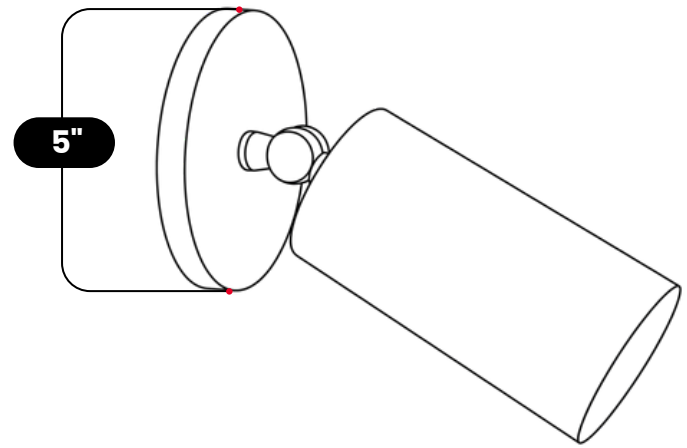

LightCove

MODERN CYLINDER BRASS SPOT LIGHT

Antique Black

MATERIAL	Pure Brass
FINISH SHOWN	Raw Brass
HEIGHT	5"(12.7cm)
WIDTH	5"(12.7cm)
DEPTH	8"(20.32cm)
BACKPLATE DIAMETER	5"(12.7cm)
BULB TYPE	E12 (US) / E14 (EU)
VOLTAGE	110-120V / 220-230V
MAX WATTAGE	50W (LED / Halogen)
DIMMABLE	With Dimmable Bulbs
BULB INCLUDED	No
IP RATING	IP20
LIGHT DIRECTION	Adjustable / Directional
MOUNTING	Hardwired
MOUNT TYPE	Wall Mounted