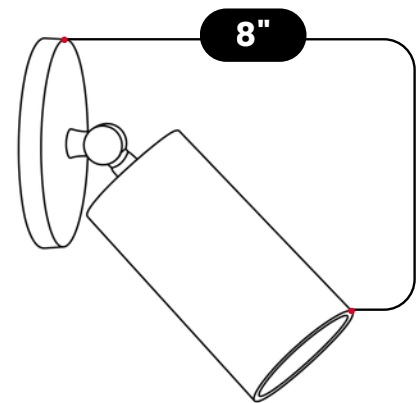

LightCove

MODERN CYLINDER BRASS SPOT LIGHT

Antique Black

MATERIAL	Pure Brass
FINISH SHOWN	Antique Black
HEIGHT	5"(12.7cm)
WIDTH	5"(12.7cm)
DEPTH	8"(20.32cm)
BACKPLATE DIAMETER	5"(12.7cm)
BULB TYPE	E12 (US) / E14 (EU)
VOLTAGE	110-120V / 220-230V
MAX WATTAGE	50W (LED / Halogen)
DIMMABLE	With Dimmable Bulbs
BULB INCLUDED	No
IP RATING	IP20
LIGHT DIRECTION	Adjustable / Directional
MOUNTING	Hardwired
MOUNT TYPE	Wall Mounted