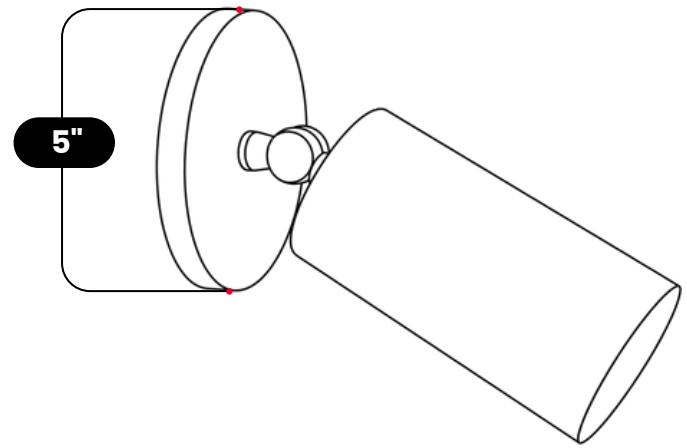

LightCove

MODERN CYLINDER BRASS SPOT LIGHT

Antique Black

MATERIAL	Pure Brass
FINISH SHOWN	Antique Black
HEIGHT	5"(12.7cm)
WIDTH	5"(12.7cm)
DEPTH	8"(20.32cm)
BACKPLATE DIAMETER	5"(12.7cm)
BULB TYPE	E12 (US) / E14 (EU)
VOLTAGE	110-120V / 220-230V
MAX WATTAGE	50W (LED / Halogen)
DIMMABLE	With Dimmable Bulbs
BULB INCLUDED	No
IP RATING	IP20
LIGHT DIRECTION	Adjustable / Directional
MOUNTING	Hardwired
MOUNT TYPE	Wall Mounted