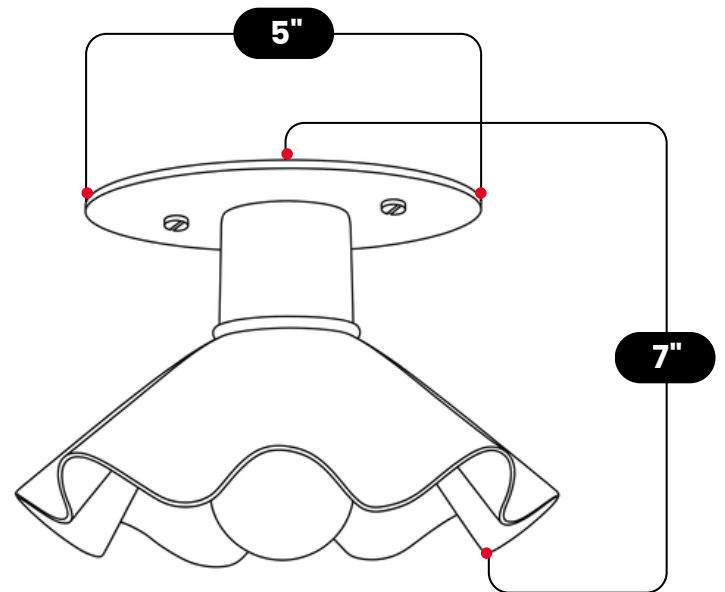

LightCove

MODERN PETAL SHADE FLOWER FLUSH MOUNT

Raw Brass

MATERIAL	Pure Brass
FINISH SHOWN	Raw Brass
HEIGHT	5.5"(13.97cm)
WIDTH	7"(17.78cm)
DEPTH	7"(17.78cm)
BACKPLATE DIAMETER	5"(12.7cm)
BULB TYPE	E12 (US) / E14 (EU)
VOLTAGE	110-120V / 220-230V
MAX WATTAGE	50W (LED / Halogen)
DIMMABLE	With Dimmable Bulbs
BULB INCLUDED	No
IP RATING	IP20
LIGHT DIRECTION	Downlight
MOUNTING	Hardwired
MOUNT TYPE	Ceiling Mounted