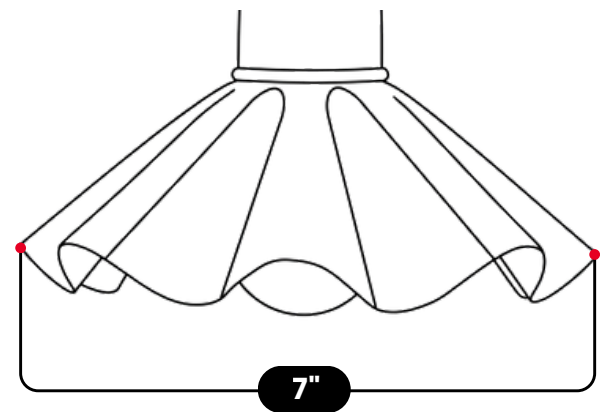

LightCove

MODERN PETAL SHADE FLOWER FLUSH MOUNT

Raw Brass

MATERIAL	Pure Brass
FINISH SHOWN	Raw Brass
HEIGHT	5.5"(13.97cm)
WIDTH	7"(17.78cm)
DEPTH	7"(17.78cm)
BACKPLATE DIAMETER	5"(12.7cm)
BULB TYPE	E12 (US) / E14 (EU)
VOLTAGE	110-120V / 220-230V
MAX WATTAGE	50W (LED / Halogen)
DIMMABLE	With Dimmable Bulbs
BULB INCLUDED	No
IP RATING	IP20
LIGHT DIRECTION	Downlight
MOUNTING	Hardwired
MOUNT TYPE	Ceiling Mounted