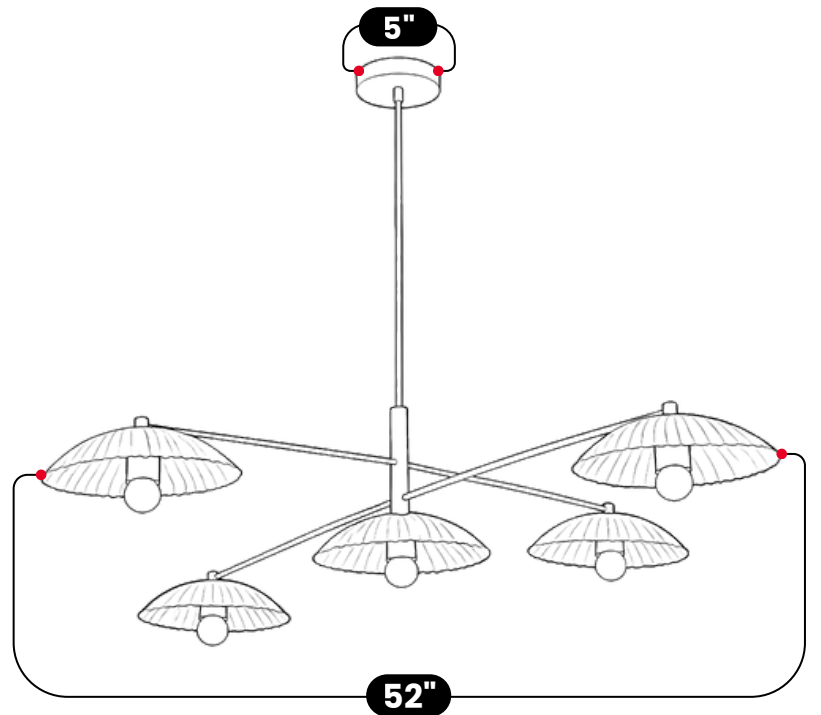

## MODERN 5 LIGHT SPUTNIK CHANDELIER

Antique Brass

MATERIAL	Pure Brass
FINISH SHOWN	Antique Brass
HEIGHT	30" (76.2cm)
WIDTH	52" (132.08cm)
DEPTH	40" (101.6cm)
BLACKPLATE DIAMETER	5" (12.7cm)
BULB TYPE	E12 (US) / E14 (EU)
VOLTAGE	110-120V / 220-230V
MAX WATTAGE	50W (LED / Halogen)
DIMMABLE	With Dimmable Bulbs
BULB INCLUDED	No
IP RATING	IP20
LIGHT DIRECTION	Downlight
MOUNTING	Hardwired
MOUNT TYPE	Ceiling Mounted