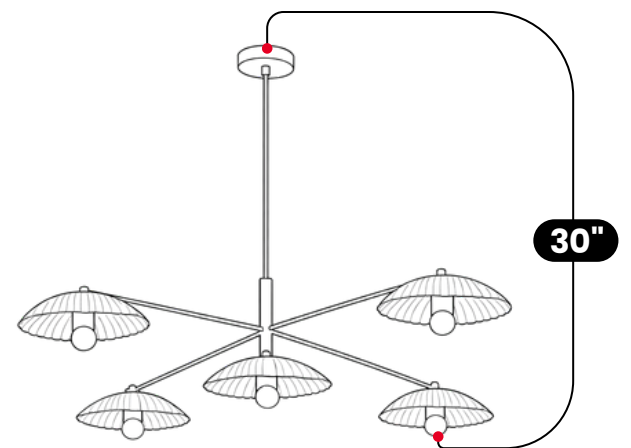

## MODERN 5 LIGHT SPUTNIK CHANDELIER

Antique Brass

MATERIAL	Pure Brass
FINISH SHOWN	Antique Brass
HEIGHT	30" (76.2cm)
WIDTH	52" (132.08cm)
DEPTH	40" (101.6cm)
BLACKPLATE DIAMETER	5" (12.7cm)
BULB TYPE	E12 (US) / E14 (EU)
VOLTAGE	110-120V / 220-230V
MAX WATTAGE	50W (LED / Halogen)
DIMMABLE	With Dimmable Bulbs
BULB INCLUDED	No
IP RATING	IP20
LIGHT DIRECTION	Downlight
MOUNTING	Hardwired
MOUNT TYPE	Ceiling Mounted