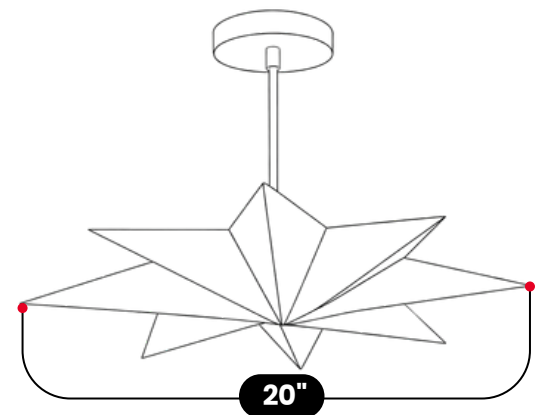

LightCove

MODERN STARBURST CEILING LIGHT

Raw Brass

MATERIAL	Pure Brass
MOUNT TYPE	Ceiling Mounted
HEIGHT	15" (38.10cm)
WIDTH	20" (50.80cm)
DEPTH	20" (50.80cm)
RECOMMENDED BULB	7-15W LED or Halogen
BULB TYPE	E12 (US) / E14 (EU)
VOLTAGE	110-120V / 220-230V
MAX WATTAGE	75W)
DIMMABLE	With Dimmable Bulb
BULB INCLUDED	No
IP RATING	IP20
LIGHT DIRECTION	Ambient / Diffused
MOUNTING	Hardwired