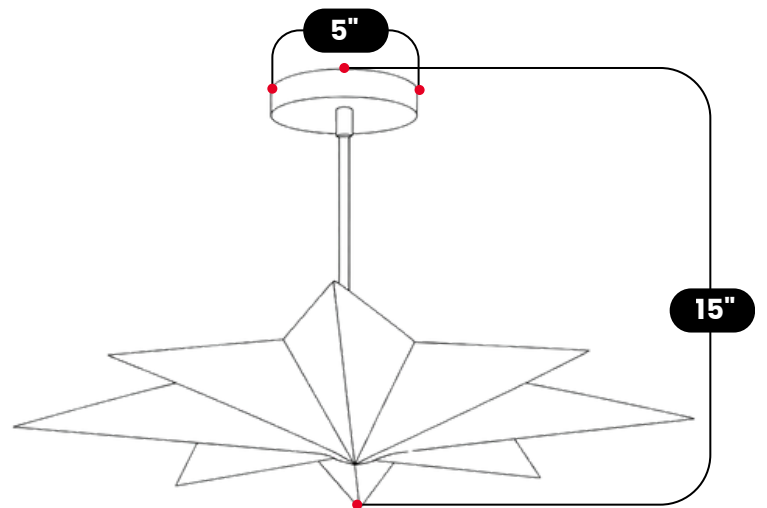

LightCove

MODERN STARBURST CEILING LIGHT

Raw Brass

MATERIAL	Pure Brass
MOUNT TYPE	Ceiling Mounted
HEIGHT	15" (38.10cm)
WIDTH	20" (50.80cm)
DEPTH	20" (50.80cm)
RECOMMENDED BULB	7-15W LED or Halogen
BULB TYPE	E12 (US) / E14 (EU)
VOLTAGE	110-120V / 220-230V
MAX WATTAGE	75W)
DIMMABLE	With Dimmable Bulb
BULB INCLUDED	No
IP RATING	IP20
LIGHT DIRECTION	Ambient / Diffused
MOUNTING	Hardwired