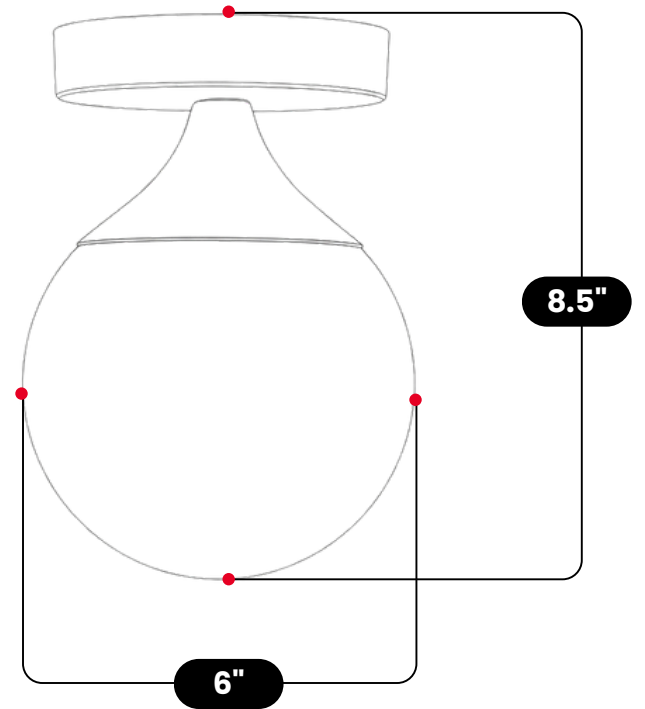

LightCove

ONE GLOBE BRASS FLUSH MOUNT

Raw Brass

| | |
|--------------------|----------------------------|
| MATERIAL | Pure Brass / Premium Glass |
| FINISH SHOWN | Raw Brass |
| HEIGHT | 8.5"(21.59cm) |
| WIDTH | 6"(15.24cm) |
| DEPTH | 6"(15.24cm) |
| BACKPLATE DIAMETER | 5"(12.7cm) |
| BULB TYPE | E12 (US) / E14 (EU) |
| VOLTAGE | 110-120V / 220-230V |
| MAX WATTAGE | 75W (LED / Halogen) |
| DIMMABLE | With Dimmable Bulbs |
| BULB INCLUDED | No |
| IP RATING | IP20 |
| LIGHT DIRECTION | Diffuse / Ambient |
| MOUNTING | Hardwired |
| MOUNT TYPE | Flush Mounted |