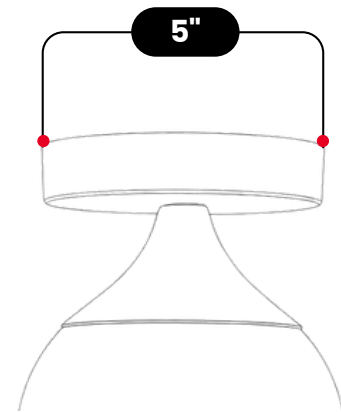

LightCove

ONE GLOBE BRASS FLUSH MOUNT

Raw Brass

| | |
|--------------------|----------------------------|
| MATERIAL | Pure Brass / Premium Glass |
| FINISH SHOWN | Raw Brass |
| HEIGHT | 8.5"(21.59cm) |
| WIDTH | 6"(15.24cm) |
| DEPTH | 6"(15.24cm) |
| BACKPLATE DIAMETER | 5"(12.7cm) |
| BULB TYPE | E12 (US) / E14 (EU) |
| VOLTAGE | 110-120V / 220-230V |
| MAX WATTAGE | 75W (LED / Halogen) |
| DIMMABLE | With Dimmable Bulbs |
| BULB INCLUDED | No |
| IP RATING | IP20 |
| LIGHT DIRECTION | Diffuse / Ambient |
| MOUNTING | Hardwired |
| MOUNT TYPE | Flush Mounted |