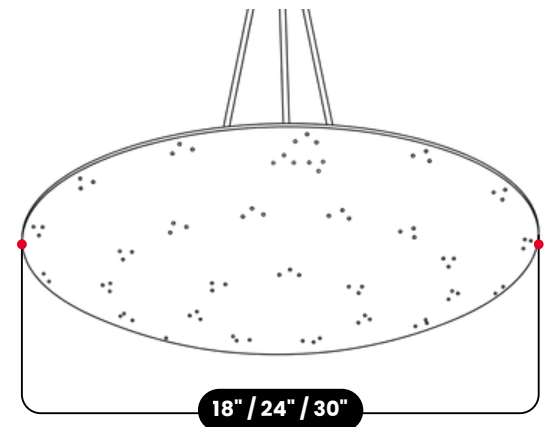

LightCove

PERFORATED BRASS DOME PENDANT LIGHT

Antique Brass

MATERIAL	Pure Brass
FINISH SHOWN	Antique Brass
HEIGHT	15" (38.1cm)
WIDTH	18" / 24" / 30"
BULB REQUIRED	6 Bulbs
BACKPLATE DIAMETER	5" (12.7cm)
BULB TYPE	E12 (US) / E14 (EU)
VOLTAGE	110-120V / 220-230V
MAX WATTAGE	50W (LED / Halogen)
DIMMABLE	With Dimmable Bulbs
BULB INCLUDED	No
IP RATING	IP20
LIGHT DIRECTION	Uplight
MOUNTING	Hardwired
MOUNT TYPE	Ceiling Mounted