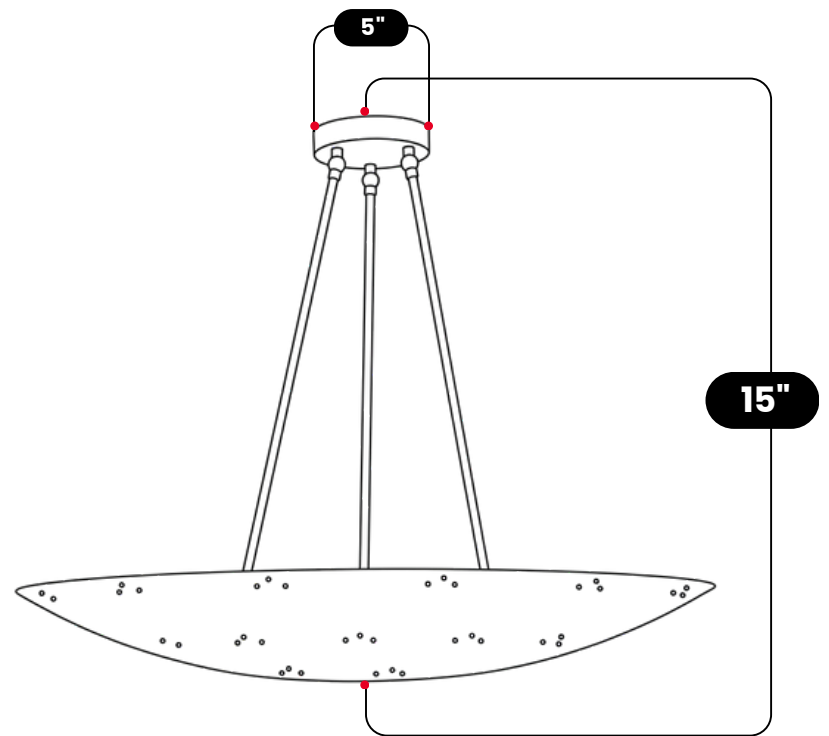

LightCove

PERFORATED BRASS DOME PENDANT LIGHT

Antique Brass

MATERIAL	Pure Brass
FINISH SHOWN	Antique Brass
HEIGHT	15" (38.1cm)
WIDTH	18" / 24" / 30"
BULB REQUIRED	6 Bulbs
BACKPLATE DIAMETER	5" (12.7cm)
BULB TYPE	E12 (US) / E14 (EU)
VOLTAGE	110-120V / 220-230V
MAX WATTAGE	50W (LED / Halogen)
DIMMABLE	With Dimmable Bulbs
BULB INCLUDED	No
IP RATING	IP20
LIGHT DIRECTION	Uplight
MOUNTING	Hardwired
MOUNT TYPE	Ceiling Mounted