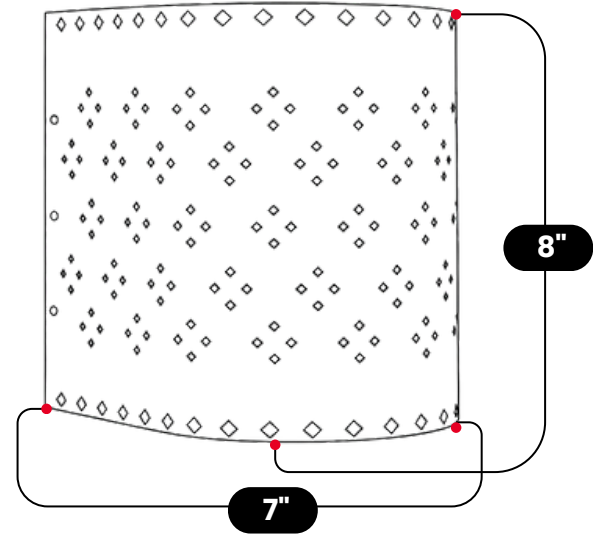

LightCove

PERFORATED BRASS WALL SCONCE

Raw Brass

MATERIAL	Pure Brass
MOUNT TYPE	Wall Mounted
HEIGHT	8" (20.32cm)
WIDTH	7" (17.78cm)
DEPTH	7" (17.78cm)
RECOMMENDED BULB	7-15W
BULB TYPE	E12 (US) / (E14 EU)
VOLTAGE	110-120V / 220-230V
MAX WATTAGE	50W (LED / Halogen)
DIMMABLE	With Dimmable Bulbs
BULB INCLUDED	No
IP RATING	IP20
LIGHT DIRECTION	Uplight/Downlight
MOUNTING	Hardwired