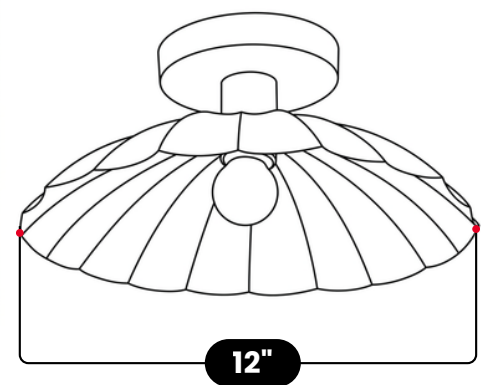

LightCove

PETAL SHADE CHANDELIER FLUSH MOUNT

Antique Brass

| | |
|--------------------|---------------------|
| MATERIAL | Pure Brass |
| FINISH SHOWN | Antique Brass |
| HEIGHT | 5.5"(13.97cm) |
| WIDTH | 12"(30.48cm) |
| DEPTH | 12"(30.48cm) |
| BACKPLATE DIAMETER | 5"(12.7cm) |
| BULB TYPE | E26 (US) / E27 (EU) |
| VOLTAGE | 110-120V / 220-230V |
| MAX WATTAGE | 50W (LED / Halogen) |
| DIMMABLE | With Dimmable Bulbs |
| BULB INCLUDED | No |
| IP RATING | IP20 |
| LIGHT DIRECTION | Downlight |
| MOUNTING | Hardwired |
| MOUNT TYPE | Flush Mounted |