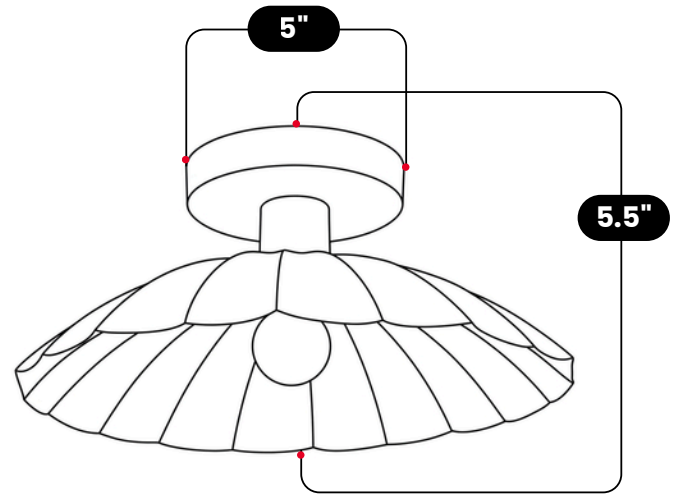

LightCove

PETAL SHADE CHANDELIER FLUSH MOUNT

Antique Brass

| | |
|--------------------|---------------------|
| MATERIAL | Pure Brass |
| FINISH SHOWN | Antique Brass |
| HEIGHT | 5.5"(13.97cm) |
| WIDTH | 12"(30.48cm) |
| DEPTH | 12"(30.48cm) |
| BACKPLATE DIAMETER | 5"(12.7cm) |
| BULB TYPE | E26 (US) / E27 (EU) |
| VOLTAGE | 110-120V / 220-230V |
| MAX WATTAGE | 50W (LED / Halogen) |
| DIMMABLE | With Dimmable Bulbs |
| BULB INCLUDED | No |
| IP RATING | IP20 |
| LIGHT DIRECTION | Downlight |
| MOUNTING | Hardwired |
| MOUNT TYPE | Flush Mounted |