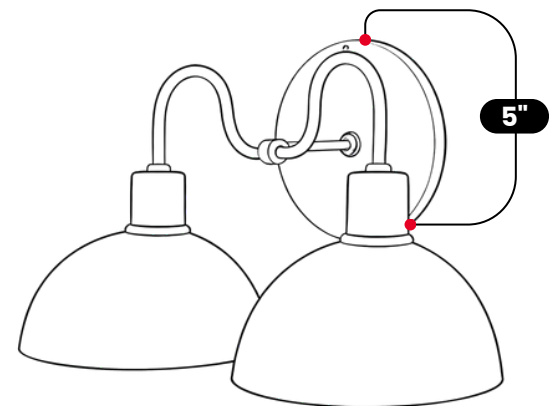

LightCove

ROUND VANITY LIGHT - BRASS WALL SCONCE

Raw Brass

MATERIAL	Pure Brass
FINISH SHOWN	Raw Brass
HEIGHT	8" (20.32cm)
WIDTH	16" (40.64cm)
DEPTH	7.5" (19.05cm)
DIAMETER	5" (12,7cm)
BULB TYPE	E12 (US) / E14 (EU)
VOLTAGE	110-120V / 220-230V
MAX WATTAGE	50W (LED / Halogen)
DIMMABLE	With Dimmable Bulb
BULB INCLUDED	No
IP RATING	IP20
LIGHT DIRECTION	Downlight
MOUNTING	Hardwired
MOUNT TYPE	Wall Mounted