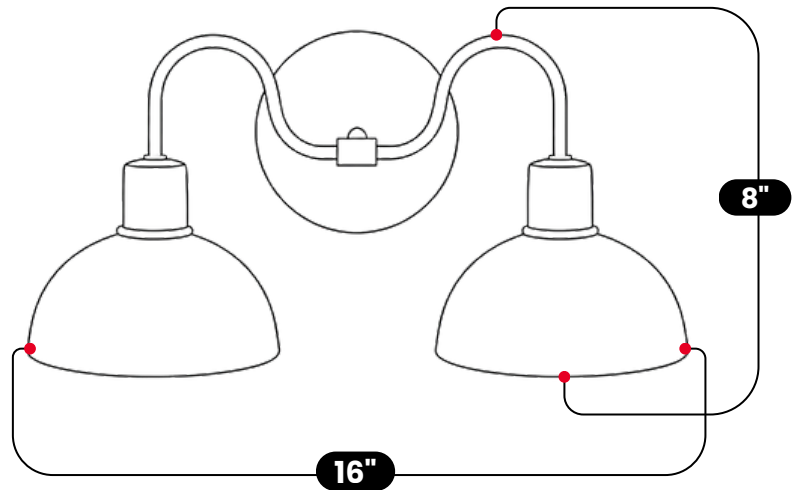

LightCove

ROUND VANITY LIGHT - BRASS WALL SCONCE

Raw Brass

MATERIAL	Pure Brass
FINISH SHOWN	Raw Brass
HEIGHT	8" (20.32cm)
WIDTH	16" (40.64cm)
DEPTH	7.5" (19.05cm)
DIAMETER	5" (12,7cm)
BULB TYPE	E12 (US) / E14 (EU)
VOLTAGE	110-120V / 220-230V
MAX WATTAGE	50W (LED / Halogen)
DIMMABLE	With Dimmable Bulb
BULB INCLUDED	No
IP RATING	IP20
LIGHT DIRECTION	Downlight
MOUNTING	Hardwired
MOUNT TYPE	Wall Mounted