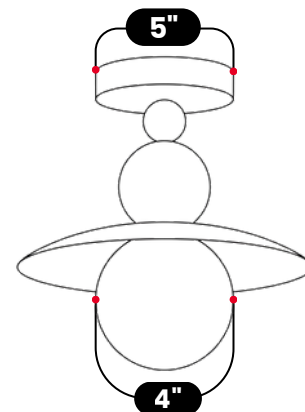

LightCove

SEMI FLUSH MOUNT BRASS GLOBE

Antique Brass

MATERIAL	Pure Brass
GLOBE DIAMETER	4" (10 cm)
HEIGHT	10.5" (26,7cm)
WIDTH	10" (25.4cm)
DEPTH	10" (25.4cm)
BLACKPLATE DIAMETER	5" (12,7cm)
BULB TYPE	1x G9 Candelabra
VOLTAGE	110-120V / 220-230V
MAX WATTAGE	50W (LED / Halogen)
DIMMABLE	With Dimmable G9 Bulbs
BULB INCLUDED	No
IP RATING	IP20
LIGHT DIRECTION	Diffused
MOUNTING	Hardwired
MOUNT TYPE	Ceiling Mounted