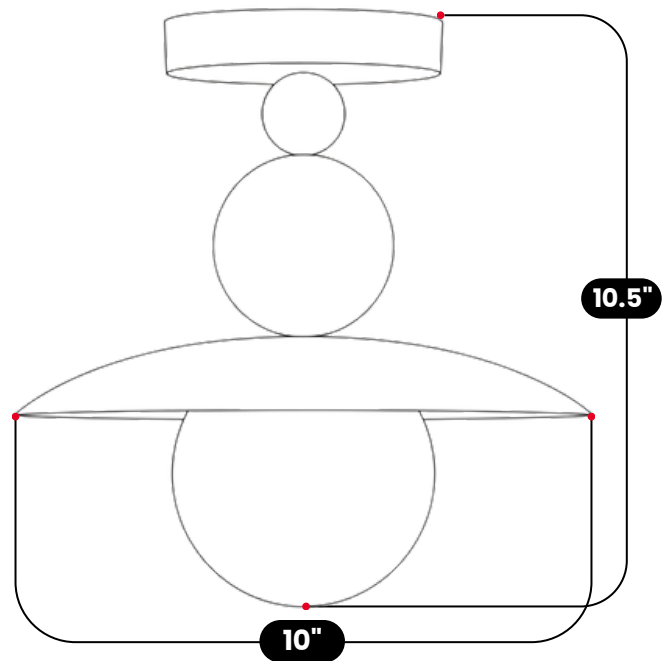

LightCove

SEMI FLUSH MOUNT BRASS GLOBE

Antique Brass

MATERIAL	Pure Brass
GLOBE DIAMETER	4" (10 cm)
HEIGHT	10.5" (26,7cm)
WIDTH	10" (25.4cm)
DEPTH	10" (25.4cm)
BLACKPLATE DIAMETER	5" (12,7cm)
BULB TYPE	1x G9 Candelabra
VOLTAGE	110-120V / 220-230V
MAX WATTAGE	50W (LED / Halogen)
DIMMABLE	With Dimmable G9 Bulbs
BULB INCLUDED	No
IP RATING	IP20
LIGHT DIRECTION	Diffused
MOUNTING	Hardwired
MOUNT TYPE	Ceiling Mounted