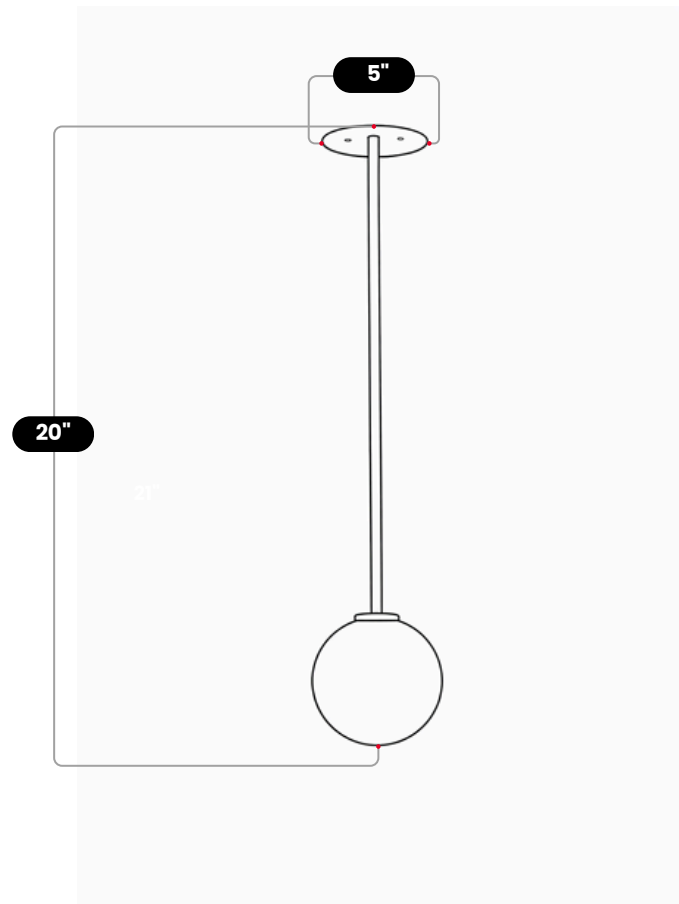

LightCove

Single Glass Globe Pendant

Brushed Brass

MATERIAL	Pure Brass & Premium Glass
FINISH SHOWN	Brushed Brass
HEIGHT	20" (50.8cm)
WIDTH	5" (12.7cm)
DEPTH	5" (12.7cm)
BULB TYPE	G9
VOLTAGE	110-120V / 220-230V
MAX WATTAGE	50W (LED / Halogen)
DIMMABLE	With Dimmable Bulbs
BULB INCLUDED	No
IP RATING	IP20
LIGHT DIRECTION	Downlight
MOUNTING	Hardwired
MOUNT TYPE	Ceiling Mounted