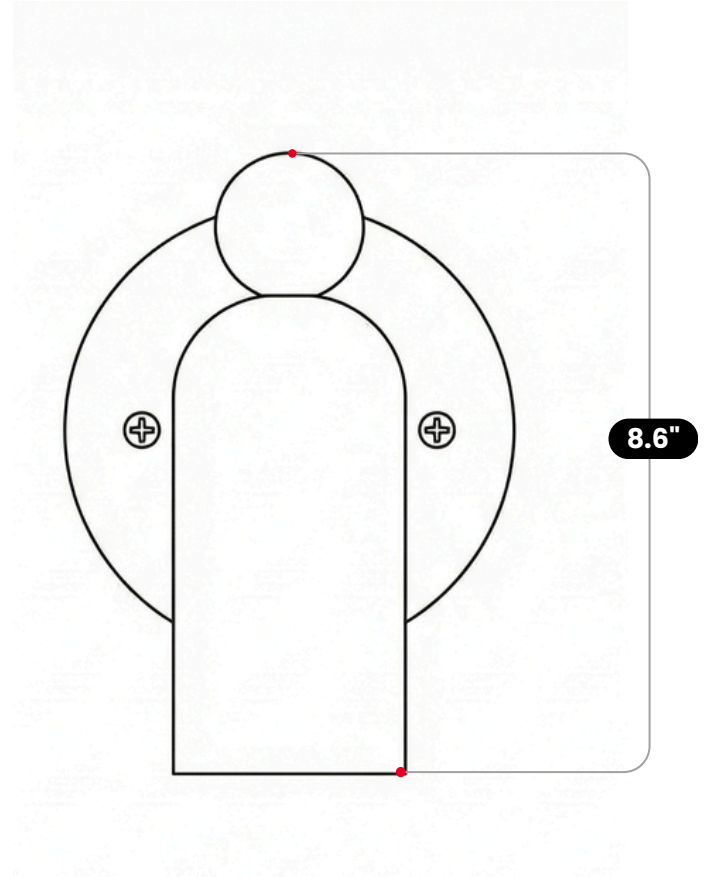

LightCove

BRASS BALL STUB ARM MARBLE SCONCE

Antique Brass

MATERIAL	Pure Brass / Marble Shade
FINISH SHOWN	Antique Brass
HEIGHT	8.6" (20.3cm)
WIDTH	5" (12.7cm)
DEPTH	5" (12.7cm)
BLACKPLATE	5" (12.7cm)
BULB TYPE	1x G9 Candelabra
VOLTAGE	110-120V / 220-230V
MAX WATTAGE	50W (LED / Halogen)
DIMMABLE	With Dimmable Bulbs
BULB INCLUDED	No
IP RATING	IP20
LIGHT DIRECTION	Diffused / Ambient
MOUNTING	Hardwired
MOUNT TYPE	Wall Mounted