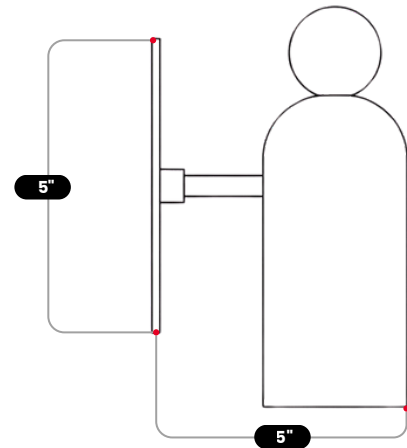

LightCove

BRASS BALL STUB ARM MARBLE SCONCE

Antique Brass

MATERIAL	Pure Brass / Marble Shade
FINISH SHOWN	Antique Brass
HEIGHT	8.6" (20.3cm)
WIDTH	5" (12.7cm)
DEPTH	5" (12.7cm)
BLACKPLATE	5" (12.7cm)
BULB TYPE	1x G9 Candelabra
VOLTAGE	110-120V / 220-230V
MAX WATTAGE	50W (LED / Halogen)
DIMMABLE	With Dimmable Bulbs
BULB INCLUDED	No
IP RATING	IP20
LIGHT DIRECTION	Diffused / Ambient
MOUNTING	Hardwired
MOUNT TYPE	Wall Mounted