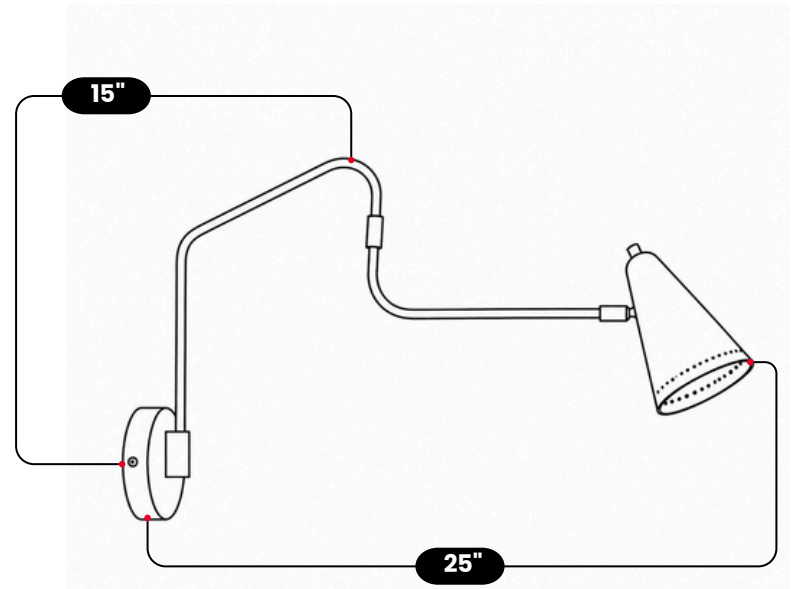

LightCove

SWING ARM WALL SCONCE

Raw Brass

MATERIAL	Pure Brass
FINISH SHOWN	Raw Brass
HEIGHT	15"(38.1cm)
WIDTH	5"(12.7cm)
DEPTH	25"(63.5cm)
BULB TYPE	E12(US) / E14(EU)
VOLTAGE	110-120V / 220-230V
MAX WATTAGE	50W (LED / Halogen)
DIMMABLE	With Dimmable Bulbs
BULB INCLUDED	No
IP RATING	IP20
LIGHT DIRECTION	Downward
MOUNTING	Hardwired
MOUNT TYPE	Wall Mounted