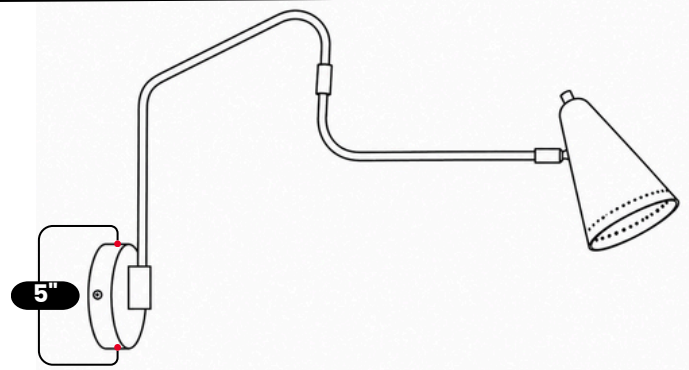

LightCove

SWING ARM WALL SCONCE

Raw Brass

MATERIAL	Pure Brass
FINISH SHOWN	Raw Brass
HEIGHT	15"(38.1cm)
WIDTH	5"(12.7cm)
DEPTH	25"(63.5cm)
BULB TYPE	E12(US) / E14(EU)
VOLTAGE	110-120V / 220-230V
MAX WATTAGE	50W (LED / Halogen)
DIMMABLE	With Dimmable Bulbs
BULB INCLUDED	No
IP RATING	IP20
LIGHT DIRECTION	Downward
MOUNTING	Hardwired
MOUNT TYPE	Wall Mounted