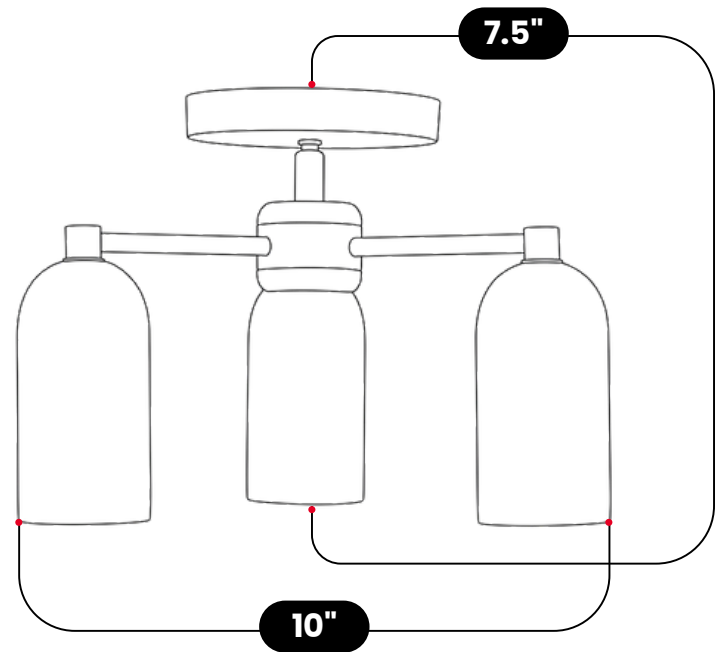

LightCove

THREE ALABASTER SHADE FLUSH MOUNT

Antique Brass

MATERIAL	Pure Brass / Natural Alabaster
FINISH SHOWN	Antique Brass
HEIGHT	7.5"(19.05cm)
WIDTH	10"(25.4cm)
DEPTH	10"(25.4cm)
BACKPLATE DIAMETER	5"(12.7cm)
BULB TYPE	G9 Bulb
VOLTAGE	110-120V / 220-230V
MAX WATTAGE	50W (LED / Halogen)
DIMMABLE	With Dimmable Bulbs
BULB INCLUDED	No
IP RATING	IP20
LIGHT DIRECTION	Downward / Ambient
MOUNTING	Hardwired
MOUNT TYPE	Ceiling Mounted