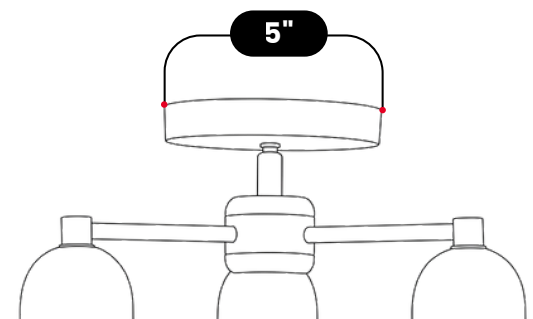

LightCove

THREE ALABASTER SHADE FLUSH MOUNT

Antique Brass

MATERIAL	Pure Brass / Natural Alabaster
FINISH SHOWN	Antique Brass
HEIGHT	7.5"(19.05cm)
WIDTH	10"(25.4cm)
DEPTH	10"(25.4cm)
BACKPLATE DIAMETER	5"(12.7cm)
BULB TYPE	G9 Bulb
VOLTAGE	110-120V / 220-230V
MAX WATTAGE	50W (LED / Halogen)
DIMMABLE	With Dimmable Bulbs
BULB INCLUDED	No
IP RATING	IP20
LIGHT DIRECTION	Downward / Ambient
MOUNTING	Hardwired
MOUNT TYPE	Ceiling Mounted