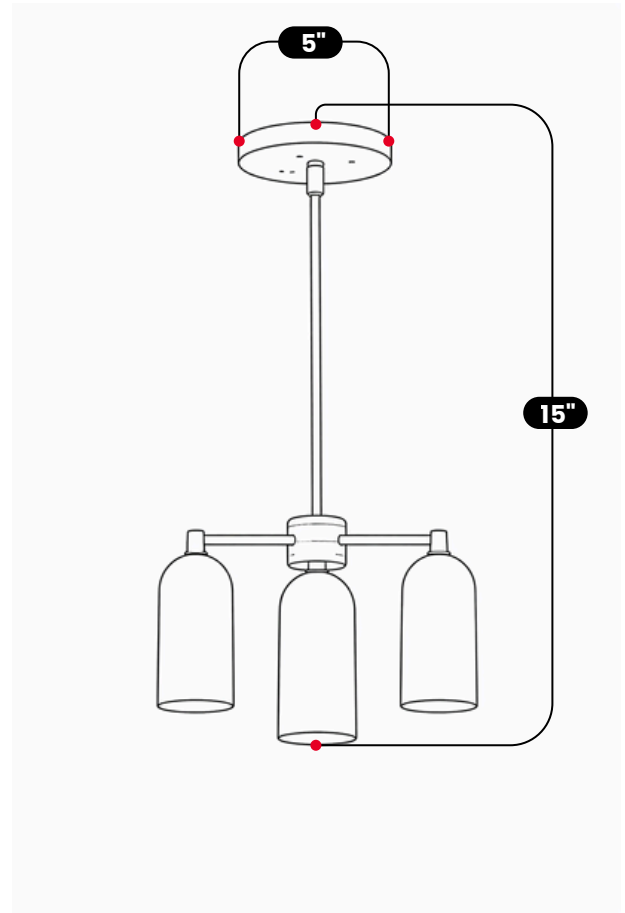

LightCove

THREE ALABASTER BRASS MARBLE CHANDELIER

Antique Brass

MATERIAL	Solid Brass / Natural Alabaster
FINISH SHOWN	Antique Brass
HEIGHT	15" (38.1cm)
WIDTH	10" (25.4cm)
DEPTH	10" (25.4cm)
BULB TYPE	G9
VOLTAGE	110-120V / 220-230V
MAX WATTAGE	50W (LED / Halogen)
DIMMABLE	With Dimmable Bulb
BULB INCLUDED	No
IP RATING	IP20
LIGHT DIRECTION	Downward / Diffused
MOUNTING	Hardwired
MOUNT TYPE	Ceiling Mounted