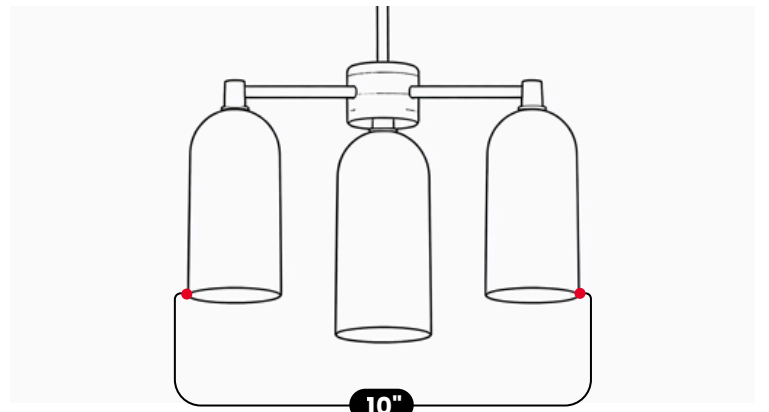

LightCove

THREE ALABASTER BRASS MARBLE CHANDELIER

Antique Brass

MATERIAL	Solid Brass / Natural Alabaster
FINISH SHOWN	Antique Brass
HEIGHT	15" (38.1cm)
WIDTH	10" (25.4cm)
DEPTH	10" (25.4cm)
BULB TYPE	G9
VOLTAGE	110-120V / 220-230V
MAX WATTAGE	50W (LED / Halogen)
DIMMABLE	With Dimmable Bulb
BULB INCLUDED	No
IP RATING	IP20
LIGHT DIRECTION	Downward / Diffused
MOUNTING	Hardwired
MOUNT TYPE	Ceiling Mounted