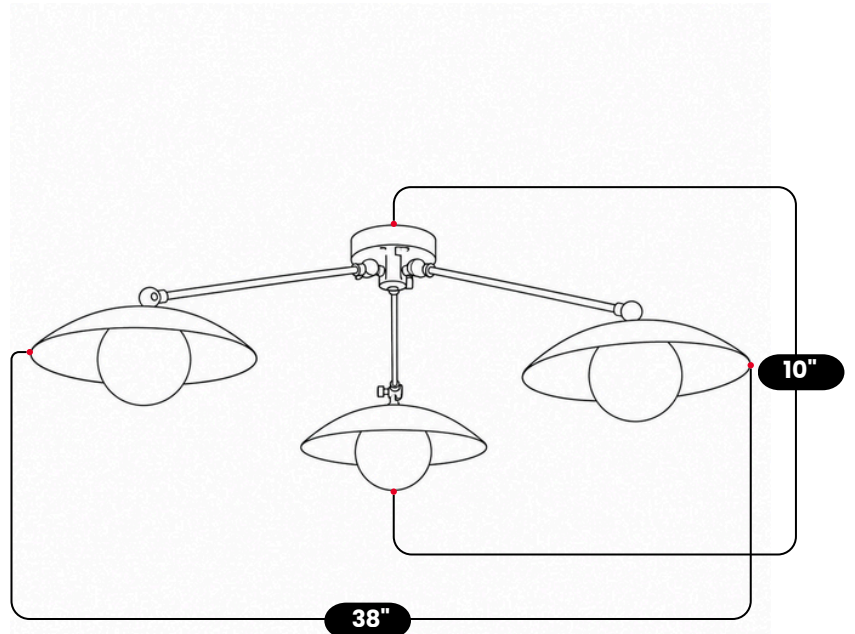

## THREE ARM CEILING LIGHT

Raw Brass

MATERIAL	Pure Brass
FINISH SHOWN	Raw Brass
HEIGHT	10"(25.4cm)
WIDTH	38"(96.52cm)
DEPTH	38"(96.52cm)
BULB TYPE	G9
VOLTAGE	110-120V / 220-230V
MAX WATTAGE	50W (LED / Halogen)
DIMMABLE	With Dimmable Bulbs
BULB INCLUDED	No
IP RATING	IP20
LIGHT DIRECTION	Downward
MOUNTING	Hardwired
MOUNT TYPE	Ceiling Mounted