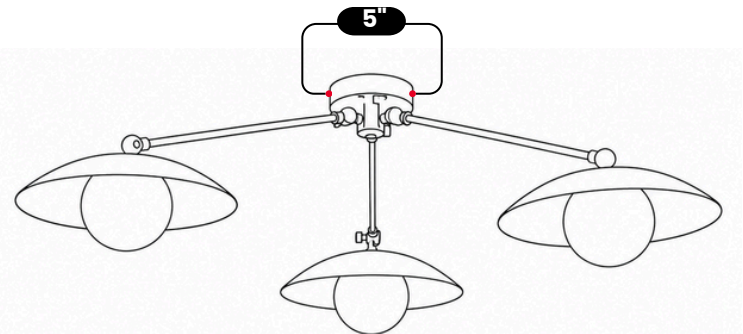

## THREE ARM CEILING LIGHT

Raw Brass

MATERIAL	Pure Brass
FINISH SHOWN	Raw Brass
HEIGHT	10"(25.4cm)
WIDTH	38"(96.52cm)
DEPTH	38"(96.52cm)
BULB TYPE	G9
VOLTAGE	110-120V / 220-230V
MAX WATTAGE	50W (LED / Halogen)
DIMMABLE	With Dimmable Bulbs
BULB INCLUDED	No
IP RATING	IP20
LIGHT DIRECTION	Downward
MOUNTING	Hardwired
MOUNT TYPE	Ceiling Mounted