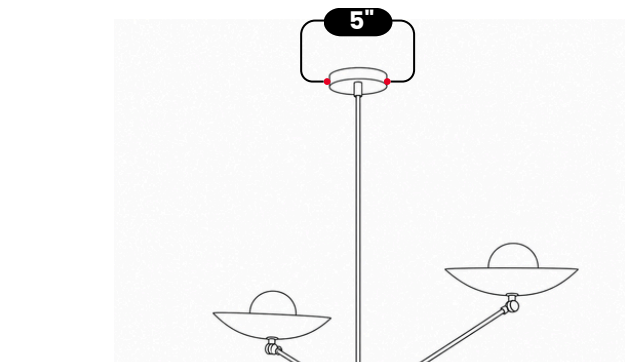

## THREE ARM PENDANT CHANDELIER UP LIGHT

Raw Brass

MATERIAL	Pure Brass
FINISH SHOWN	Raw Brass
HEIGHT	30"(76.2cm)
WIDTH	38"(96.52cm)
DEPTH	38"(96.52cm)
BULB TYPE	G9
VOLTAGE	110-120V / 220-230V
MAX WATTAGE	50W (LED / Halogen)
DIMMABLE	With Dimmable Bulbs
BULB INCLUDED	No
IP RATING	IP20
LIGHT DIRECTION	Upward
MOUNTING	Hardwired
MOUNT TYPE	Ceiling Mounted