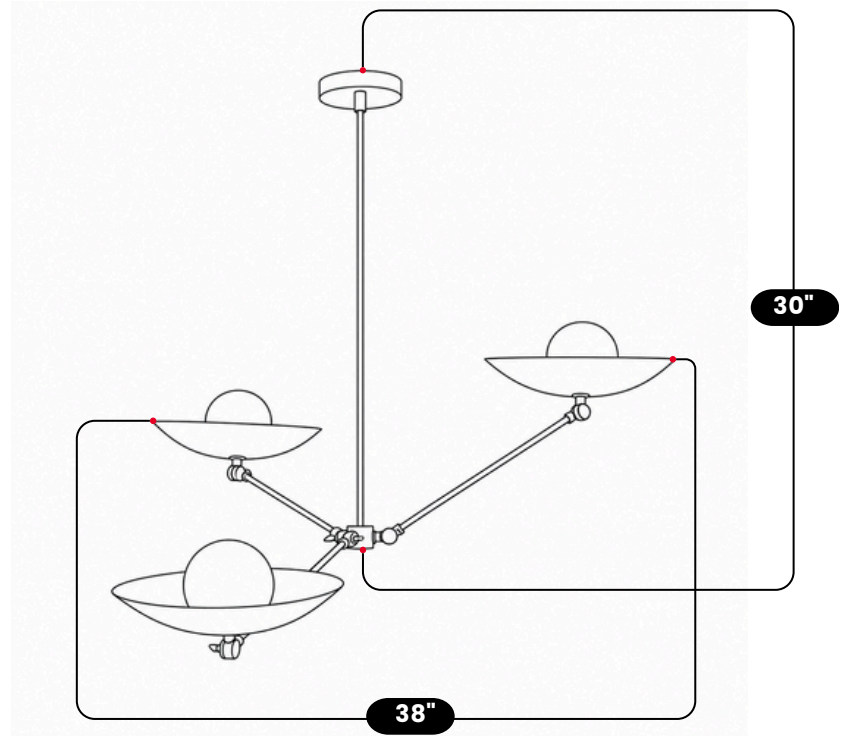

## THREE ARM PENDANT CHANDELIER UP LIGHT

Raw Brass

MATERIAL	Pure Brass
FINISH SHOWN	Raw Brass
HEIGHT	30"(76.2cm)
WIDTH	38"(96.52cm)
DEPTH	38"(96.52cm)
BULB TYPE	G9
VOLTAGE	110-120V / 220-230V
MAX WATTAGE	50W (LED / Halogen)
DIMMABLE	With Dimmable Bulbs
BULB INCLUDED	No
IP RATING	IP20
LIGHT DIRECTION	Upward
MOUNTING	Hardwired
MOUNT TYPE	Ceiling Mounted