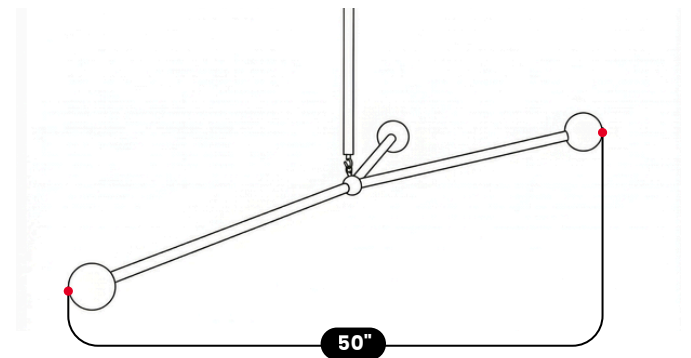

## THREE ARM MATT BLACK ORB CHANDELIER

Matt Black

MATERIAL	Pure Brass
FINISH SHOWN	Matt Black
HEIGHT	30"(76.2cm)
WIDTH	50"(127cm)
DEPTH	25"(63.5cm)
BACKPLATE DIAMETER	5" (12.7cm)
BULB TYPE	E12 (US) / E14 (EU)
VOLTAGE	110-120V / 220-230V
MAX WATTAGE	50W (LED / Halogen)
DIMMABLE	With Dimmable Bulbs
BULB INCLUDED	No
IP RATING	IP20
LIGHT DIRECTION	Ambient / Indirect
MOUNTING	Hardwired
MOUNT TYPE	Ceiling Mounted