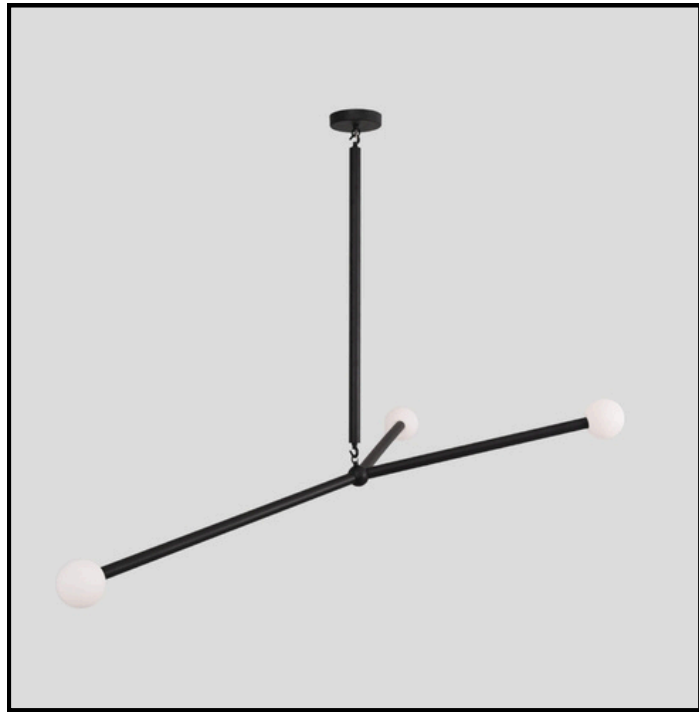

## THREE ARM MATT BLACK ORB CHANDELIER

Matt Black

MATERIAL	Pure Brass
FINISH SHOWN	Matt Black
HEIGHT	30"(76.2cm)
WIDTH	50"(127cm)
DEPTH	25"(63.5cm)
BACKPLATE DIAMETER	5" (12.7cm)
BULB TYPE	E12 (US) / E14 (EU)
VOLTAGE	110-120V / 220-230V
MAX WATTAGE	50W (LED / Halogen)
DIMMABLE	With Dimmable Bulbs
BULB INCLUDED	No
IP RATING	IP20
LIGHT DIRECTION	Ambient / Indirect
MOUNTING	Hardwired
MOUNT TYPE	Ceiling Mounted