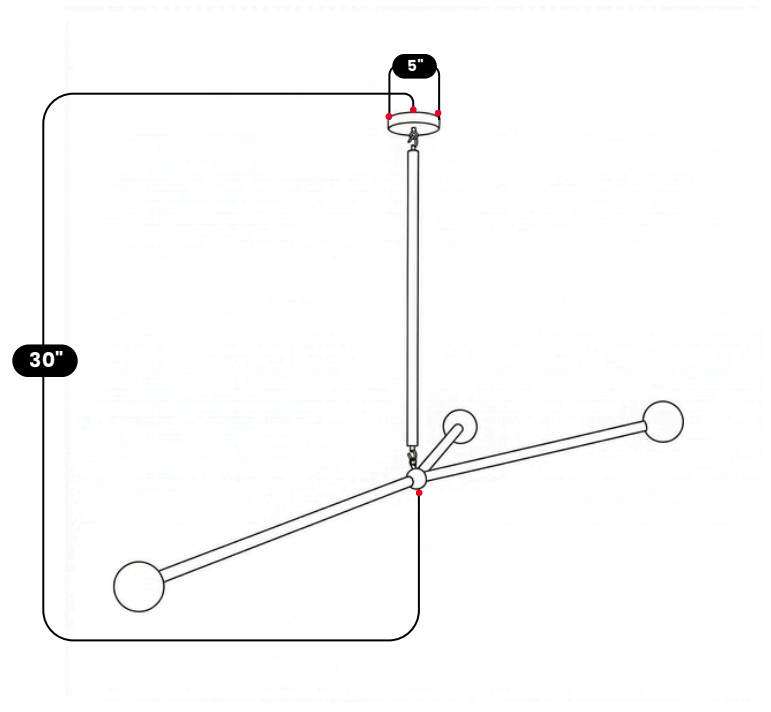

## THREE ARM MATT BLACK ORB CHANDELIER

Matt Black

MATERIAL	Pure Brass
FINISH SHOWN	Matt Black
HEIGHT	30"(76.2cm)
WIDTH	50"(127cm)
DEPTH	25"(63.5cm)
BACKPLATE DIAMETER	5" (12.7cm)
BULB TYPE	E12 (US) / E14 (EU)
VOLTAGE	110-120V / 220-230V
MAX WATTAGE	50W (LED / Halogen)
DIMMABLE	With Dimmable Bulbs
BULB INCLUDED	No
IP RATING	IP20
LIGHT DIRECTION	Ambient / Indirect
MOUNTING	Hardwired
MOUNT TYPE	Ceiling Mounted