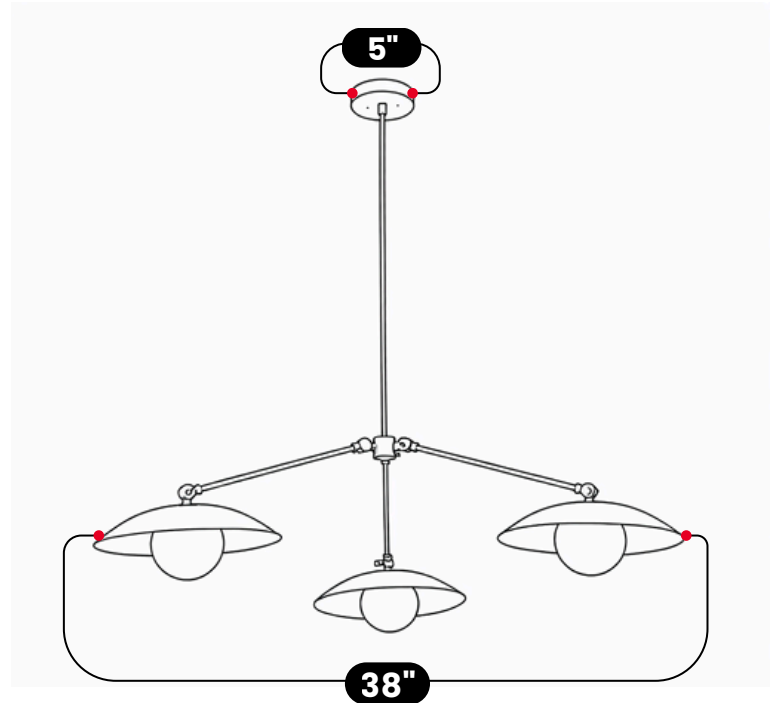

## THREE ARM PENDANT BRASS CHANDELIER

Raw Brass

MATERIAL	Pure Brass
FINISH SHOWN	Raw Brass
HEIGHT	30" (76.2cm)
WIDTH	38" (96.50cm)
DEPTH	38" (96.52cm)
BLACKPLATE DIAMETER	5" (12.7cm)
BULB TYPE	E12 (US) / E14 (EU)
VOLTAGE	110-120V / 220-230V
MAX WATTAGE	50W (LED / Halogen)
DIMMABLE	With Dimmable Bulbs
BULB INCLUDED	No
IP RATING	IP20
LIGHT DIRECTION	Downlight
MOUNTING	Hardwired
MOUNT TYPE	Ceiling Mounted