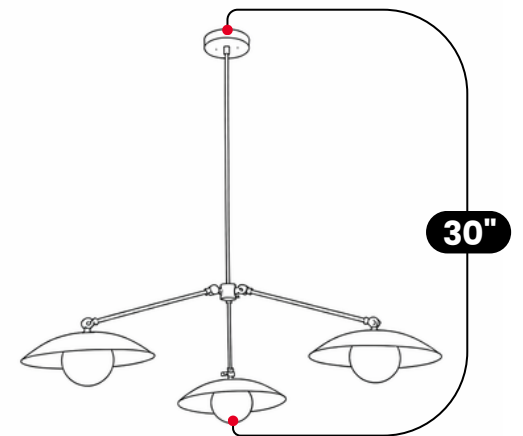

## THREE ARM PENDANT BRASS CHANDELIER

Raw Brass

MATERIAL	Pure Brass
FINISH SHOWN	Raw Brass
HEIGHT	30" (76.2cm)
WIDTH	38" (96.50cm)
DEPTH	38" (96.52cm)
BLACKPLATE DIAMETER	5" (12.7cm)
BULB TYPE	E12 (US) / E14 (EU)
VOLTAGE	110-120V / 220-230V
MAX WATTAGE	50W (LED / Halogen)
DIMMABLE	With Dimmable Bulbs
BULB INCLUDED	No
IP RATING	IP20
LIGHT DIRECTION	Downlight
MOUNTING	Hardwired
MOUNT TYPE	Ceiling Mounted