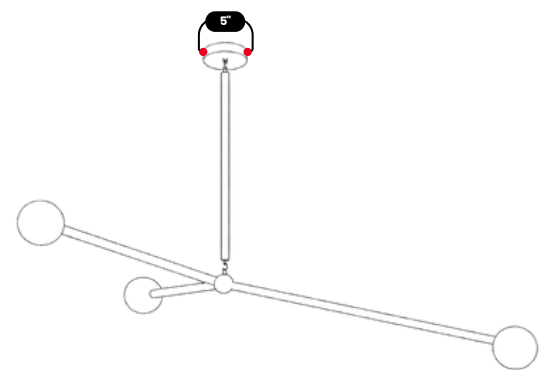

LightCove

THREE BRASS ARM CEILING LIGHT

Antique Brass

MATERIAL	Pure brass
MOUNT TYPE	Ceiling Mounted
FINISH SHOWN	Antique Brass
HEIGHT	30" (76.2cm)
WIDTH	50" (120cm)
DEPTH	25" (63.50cm)
BULB TYPE	G9 Candelabra
VOLTAGE	110-120V / 220-230V
MAX WATTAGE	50W (LED / Halogen)
DIMMABLE	With Dimmable Dimmer
BULB INCLUDED	No
IP RATING	IP20
LIGHT DIRECTION	Multi Directional
MOUNTING	Hardwired