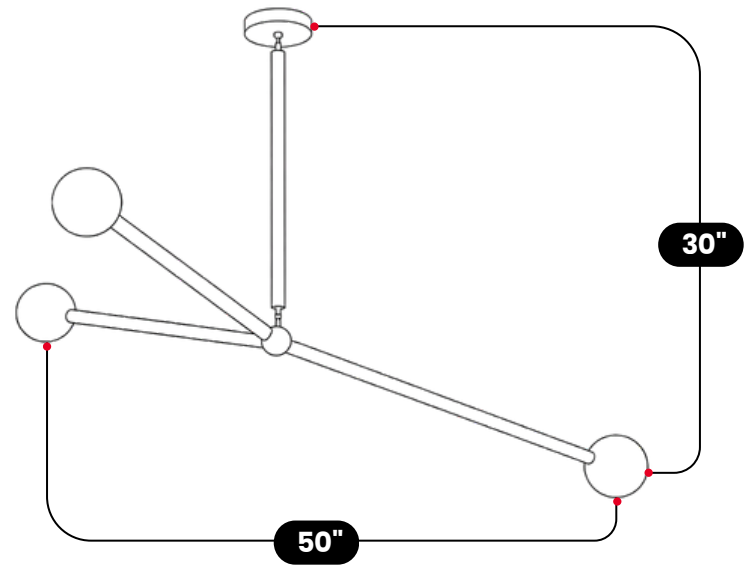

LightCove

THREE BRASS ARM CEILING LIGHT

Antique Brass

MATERIAL	Pure brass
MOUNT TYPE	Ceiling Mounted
FINISH SHOWN	Antique Brass
HEIGHT	30" (76.2cm)
WIDTH	50" (120cm)
DEPTH	25" (63.50cm)
BULB TYPE	G9 Candelabra
VOLTAGE	110-120V / 220-230V
MAX WATTAGE	50W (LED / Halogen)
DIMMABLE	With Dimmable Dimmer
BULB INCLUDED	No
IP RATING	IP20
LIGHT DIRECTION	Multi Directional
MOUNTING	Hardwired