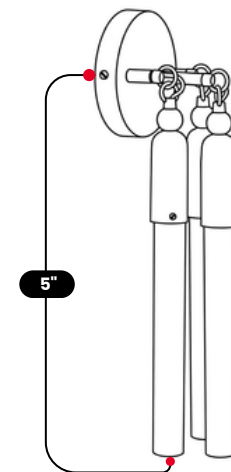

LightCove

THREE BRASS GLASS TUBE WALL SCONCE

Raw Brass

MATERIAL	Pure Brass / Premium Glass
FINISH SHOWN	Raw Brass
HEIGHT	17"(43.18cm)
BULB REQUIRED	3 Bulbs
DEPTH	5"(12.7cm)
BACKPLATE DIAMETER	5" (12.7cm)
BULB TYPE	E12 (US) / E14 (EU)
VOLTAGE	110-120V / 220-230V
MAX WATTAGE	50W (LED / Halogen)
DIMMABLE	With Dimmable Bulbs
BULB INCLUDED	No
IP RATING	IP20
LIGHT DIRECTION	Ambient / Indirect
MOUNTING	Hardwired
MOUNT TYPE	Wall Mounted