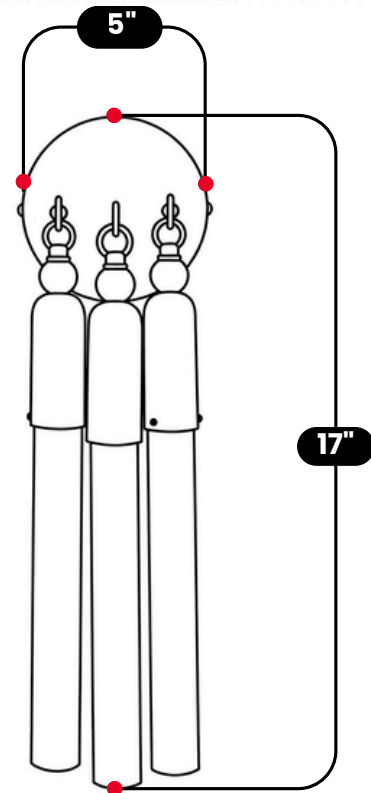

LightCove

THREE BRASS GLASS TUBE WALL SCONCE

Raw Brass

MATERIAL	Pure Brass / Premium Glass
FINISH SHOWN	Raw Brass
HEIGHT	17"(43.18cm)
BULB REQUIRED	3 Bulbs
DEPTH	5"(12.7cm)
BACKPLATE DIAMETER	5" (12.7cm)
BULB TYPE	E12 (US) / E14 (EU)
VOLTAGE	110-120V / 220-230V
MAX WATTAGE	50W (LED / Halogen)
DIMMABLE	With Dimmable Bulbs
BULB INCLUDED	No
IP RATING	IP20
LIGHT DIRECTION	Ambient / Indirect
MOUNTING	Hardwired
MOUNT TYPE	Wall Mounted