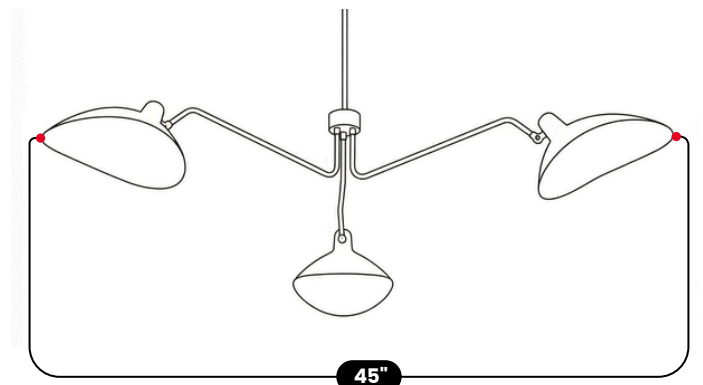

LightCove

THREE CURVED ARM CEILING LIGHT

Raw Brass

MATERIAL	Pure Brass
FINISH SHOWN	Raw Brass
HEIGHT	25" (63.5cm)
WIDTH	45" (114.3cm)
BULB REQUIRED	3 Bulbs
BACKPLATE DIAMETER	5" (12.7cm)
BULB TYPE	E12 (US) / E14 (EU)
VOLTAGE	110-120V / 220-230V
MAX WATTAGE	50W (LED / Halogen)
DIMMABLE	With Dimmable Bulbs
BULB INCLUDED	No
IP RATING	IP20
LIGHT DIRECTION	Downlight
MOUNTING	Hardwired
MOUNT TYPE	Ceiling Mounted