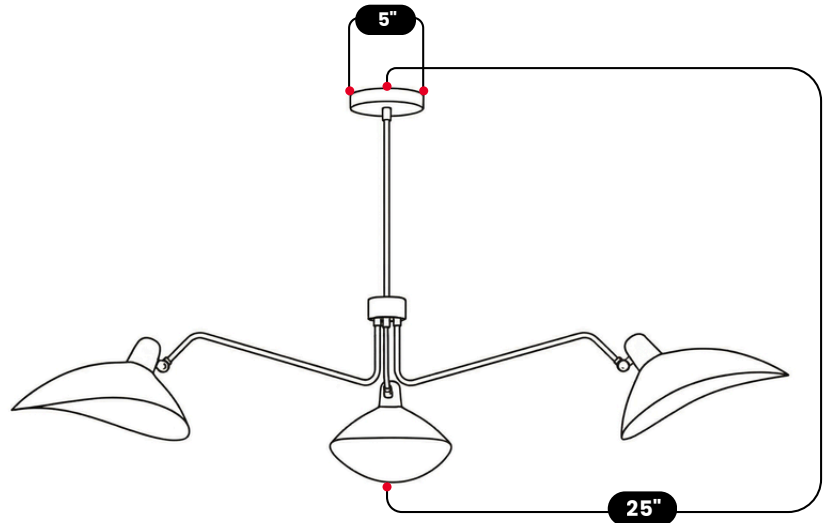

LightCove

THREE CURVED ARM CEILING LIGHT

Raw Brass

MATERIAL	Pure Brass
FINISH SHOWN	Raw Brass
HEIGHT	25" (63.5cm)
WIDTH	45" (114.3cm)
BULB REQUIRED	3 Bulbs
BACKPLATE DIAMETER	5" (12.7cm)
BULB TYPE	E12 (US) / E14 (EU)
VOLTAGE	110-120V / 220-230V
MAX WATTAGE	50W (LED / Halogen)
DIMMABLE	With Dimmable Bulbs
BULB INCLUDED	No
IP RATING	IP20
LIGHT DIRECTION	Downlight
MOUNTING	Hardwired
MOUNT TYPE	Ceiling Mounted