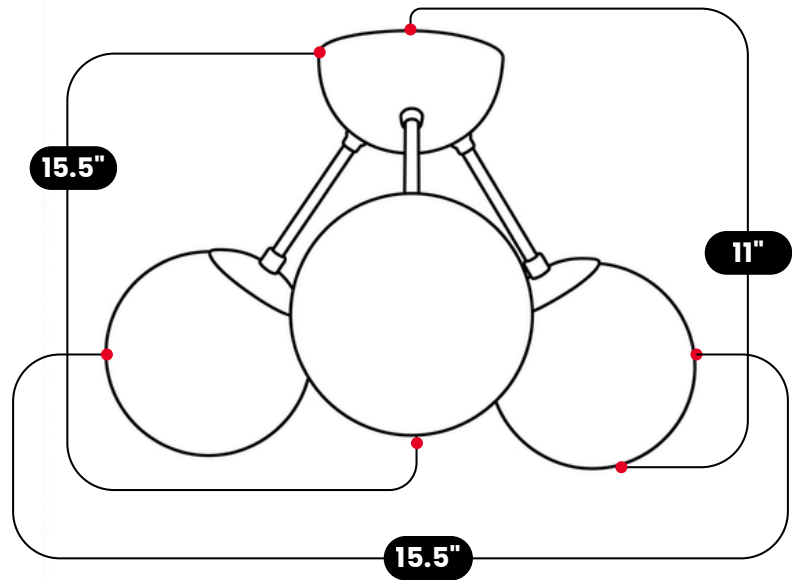

LightCove

THREE GLOBE FLUSH MOUNT

Antique Brass

MATERIAL	Solid Brass
FINISH SHOWN	Antique Brass
HEIGHT	11"(27.94cm)
WIDTH	15.5"(39.37cm)
DEPTH	15.5"(39.37cm)
GLOBE DIAMETER	6"(15.24cm)
BULB TYPE	E12 (US) / E14 (EU)
VOLTAGE	110-120V / 220-230V
MAX WATTAGE	50W (LED / Halogen)
DIMMABLE	With Dimmable Bulbs
BULB INCLUDED	No
IP RATING	IP20
LIGHT DIRECTION	Ambient
MOUNTING	Hardwired
MOUNT TYPE	Ceiling Mounted