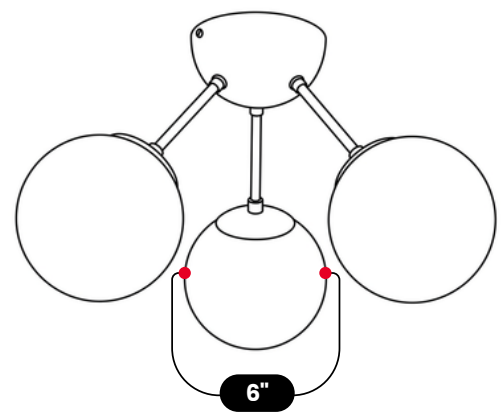

LightCove

THREE GLOBE FLUSH MOUNT

Antique Brass

MATERIAL	Solid Brass
FINISH SHOWN	Antique Brass
HEIGHT	11"(27.94cm)
WIDTH	15.5"(39.37cm)
DEPTH	15.5"(39.37cm)
GLOBE DIAMETER	6"(15.24cm)
BULB TYPE	E12 (US) / E14 (EU)
VOLTAGE	110-120V / 220-230V
MAX WATTAGE	50W (LED / Halogen)
DIMMABLE	With Dimmable Bulbs
BULB INCLUDED	No
IP RATING	IP20
LIGHT DIRECTION	Ambient
MOUNTING	Hardwired
MOUNT TYPE	Ceiling Mounted