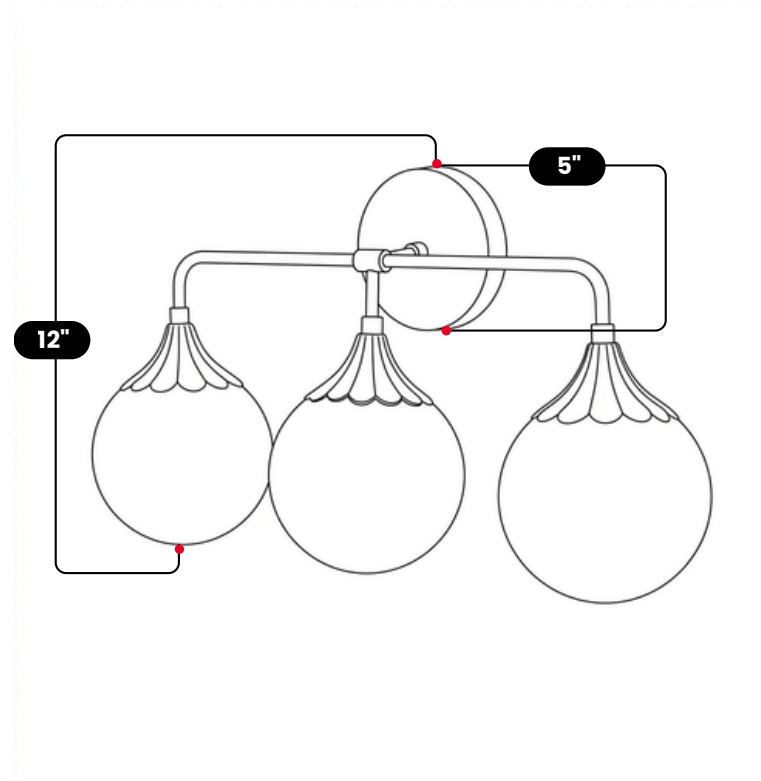

LightCove

THREE GLOBE VANITY LIGHT

Raw Brass

MATERIAL	Pure Brass
FINISH SHOWN	Raw Brass
HEIGHT	12" (30.48cm)
WIDTH	22" (55.88cm)
DEPTH	7" (17.78cm)
BACKPLATE DIAMETER	5" (12.7cm)
BULB TYPE	E12 (US) / E14 (EU)
VOLTAGE	110-120V / 220-230V
MAX WATTAGE	50W (LED / Halogen)
DIMMABLE	With Dimmable Bulbs
BULB INCLUDED	No
IP RATING	IP20
LIGHT DIRECTION	Downlight / Ambient
MOUNTING	Hardwired
MOUNT TYPE	Wall Mounted