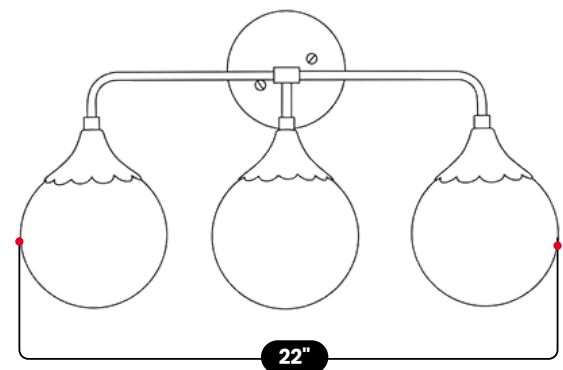

LightCove

THREE GLOBE VANITY LIGHT

Raw Brass

MATERIAL	Pure Brass
FINISH SHOWN	Raw Brass
HEIGHT	12" (30.48cm)
WIDTH	22" (55.88cm)
DEPTH	7" (17.78cm)
BACKPLATE DIAMETER	5" (12.7cm)
BULB TYPE	E12 (US) / E14 (EU)
VOLTAGE	110-120V / 220-230V
MAX WATTAGE	50W (LED / Halogen)
DIMMABLE	With Dimmable Bulbs
BULB INCLUDED	No
IP RATING	IP20
LIGHT DIRECTION	Downlight / Ambient
MOUNTING	Hardwired
MOUNT TYPE	Wall Mounted