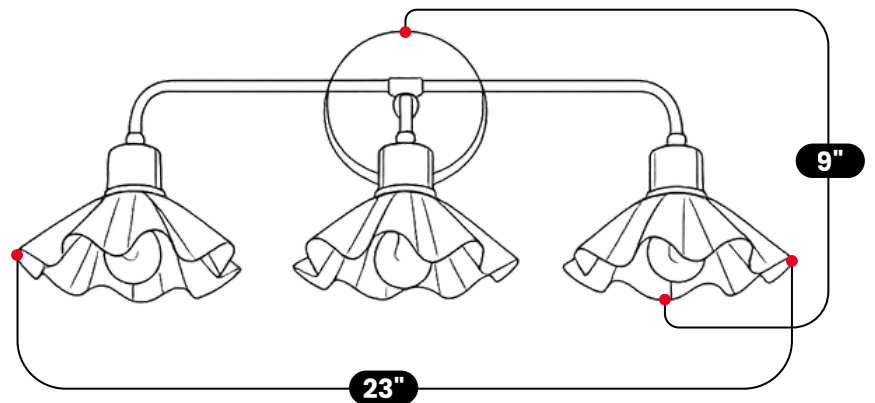

## TRIPLE BRASS FLOWER WALL SCONCE - VANITY LIGHT

Raw Brass

MATERIAL	Pure Brass
FINISH SHOWN	Raw Brass
HEIGHT	9" (22.86cm)
WIDTH	23" (58.42cm)
DEPTH	8" (20.32cm)
BACKPLATE DIAMETER	5" (12.7cm)
BULB TYPE	3x E12 (US) / E14 (EU)
VOLTAGE	110-120V / 220-230V
MAX WATTAGE	50W (LED / Halogen)
DIMMABLE	With Dimmable Bulbs
BULB INCLUDED	No
IP RATING	IP20
LIGHT DIRECTION	Downlight
MOUNTING	Hardwired
MOUNT TYPE	Wall Mounted