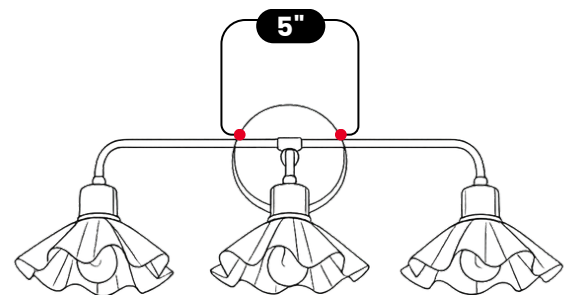

## TRIPLE BRASS FLOWER WALL SCONCE - VANITY LIGHT

Raw Brass

MATERIAL	Pure Brass
FINISH SHOWN	Raw Brass
HEIGHT	9" (22.86cm)
WIDTH	23" (58.42cm)
DEPTH	8" (20.32cm)
BACKPLATE DIAMETER	5" (12.7cm)
BULB TYPE	3x E12 (US) / E14 (EU)
VOLTAGE	110-120V / 220-230V
MAX WATTAGE	50W (LED / Halogen)
DIMMABLE	With Dimmable Bulbs
BULB INCLUDED	No
IP RATING	IP20
LIGHT DIRECTION	Downlight
MOUNTING	Hardwired
MOUNT TYPE	Wall Mounted