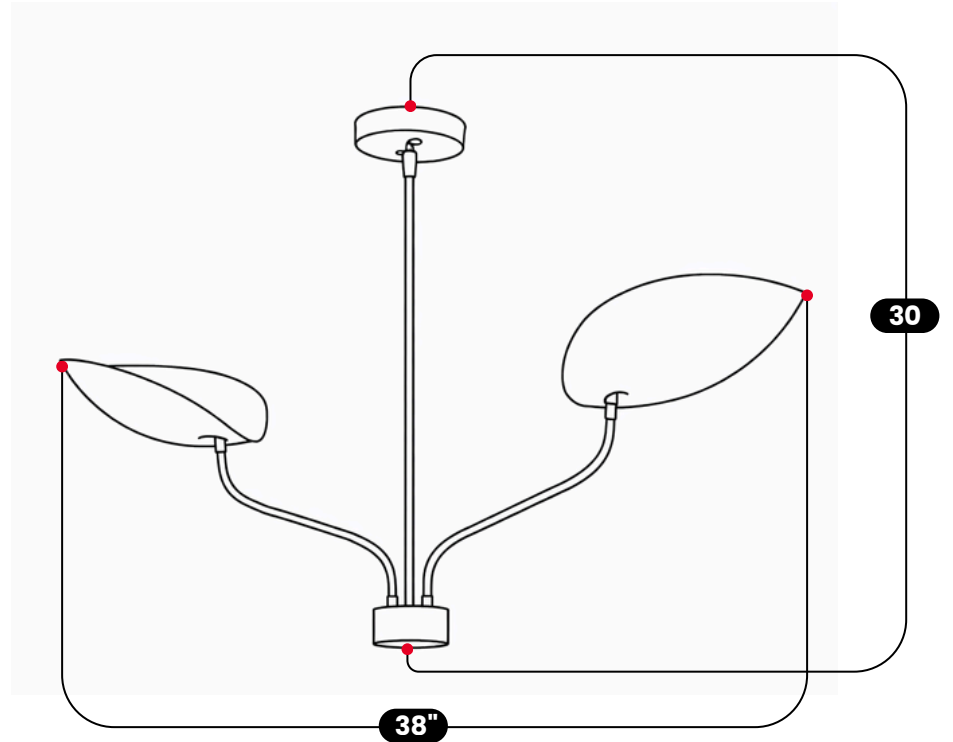

## TWO ARM CURVED PENDANT LIGHT

Antique Brass

MATERIAL	Solid Brass
FINISH SHOWN	Antique Brass
HEIGHT	30" (76.2cm)
WIDTH	38" (96.52cm)
DEPTH	38" (96.52cm)
BULB TYPE	E12 (US) / E14 (EU)
VOLTAGE	110-120V / 220-230V
MAX WATTAGE	50W (LED / Halogen)
DIMMABLE	With Dimmable Bulbs
BULB INCLUDED	No
IP RATING	IP20
LIGHT DIRECTION	Indirect/Upward
MOUNTING	Hardwired
MOUNT TYPE	Wall Mounted