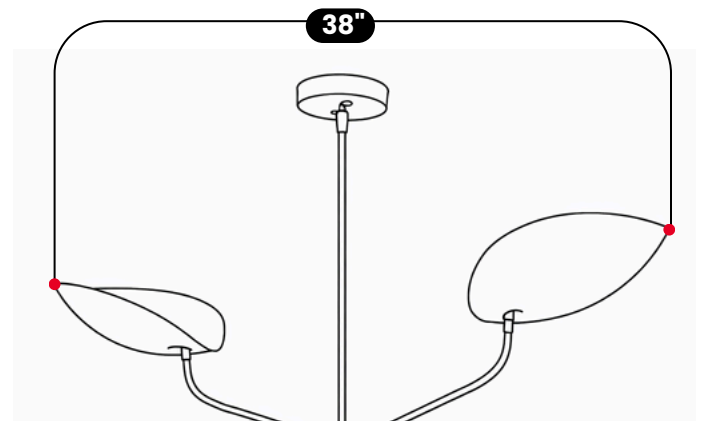

## TWO ARM CURVED PENDANT LIGHT

Antique Brass

MATERIAL	Solid Brass
FINISH SHOWN	Antique Brass
HEIGHT	30" (76.2cm)
WIDTH	38" (96.52cm)
DEPTH	38" (96.52cm)
BULB TYPE	E12 (US) / E14 (EU)
VOLTAGE	110-120V / 220-230V
MAX WATTAGE	50W (LED / Halogen)
DIMMABLE	With Dimmable Bulbs
BULB INCLUDED	No
IP RATING	IP20
LIGHT DIRECTION	Indirect/Upward
MOUNTING	Hardwired
MOUNT TYPE	Wall Mounted