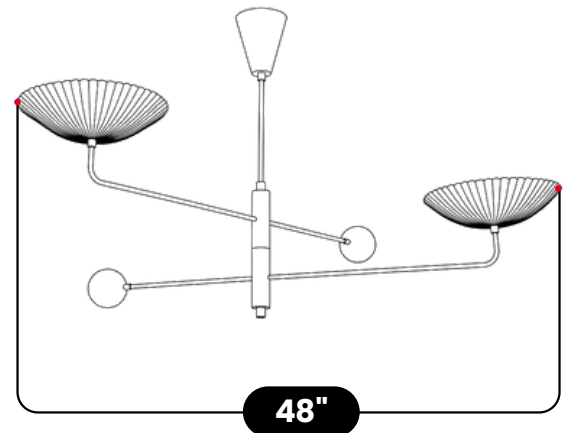

LightCove

TWO ARM MID CENTURY SPUTNIK CHANDELIER

Antique Brass

MATERIAL	Pure Brass
FINISH SHOWN	Antique Brass
HEIGHT	25"(63.5cm)
WIDTH	48"(121.92cm)
DEPTH	48"(121.92cm)
BULB REQUIRED	2 Bulbs
BULB TYPE	G9 Bulb
VOLTAGE	110-120V / 220-230V
MAX WATTAGE	50W (LED / Halogen)
DIMMABLE	With Dimmable Bulbs
BULB INCLUDED	No
IP RATING	IP20
LIGHT DIRECTION	Uplight
MOUNTING	Hardwired
MOUNT TYPE	Ceiling Mounted