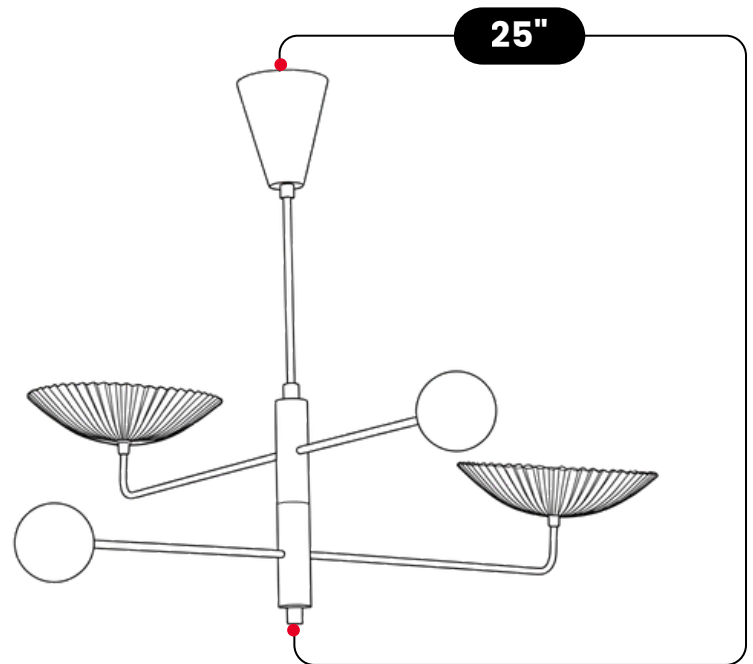

LightCove

TWO ARM MID CENTURY SPUTNIK CHANDELIER

Antique Brass

MATERIAL	Pure Brass
FINISH SHOWN	Antique Brass
HEIGHT	25"(63.5cm)
WIDTH	48"(121.92cm)
DEPTH	48"(121.92cm)
BULB REQUIRED	2 Bulbs
BULB TYPE	G9 Bulb
VOLTAGE	110-120V / 220-230V
MAX WATTAGE	50W (LED / Halogen)
DIMMABLE	With Dimmable Bulbs
BULB INCLUDED	No
IP RATING	IP20
LIGHT DIRECTION	Uplight
MOUNTING	Hardwired
MOUNT TYPE	Ceiling Mounted