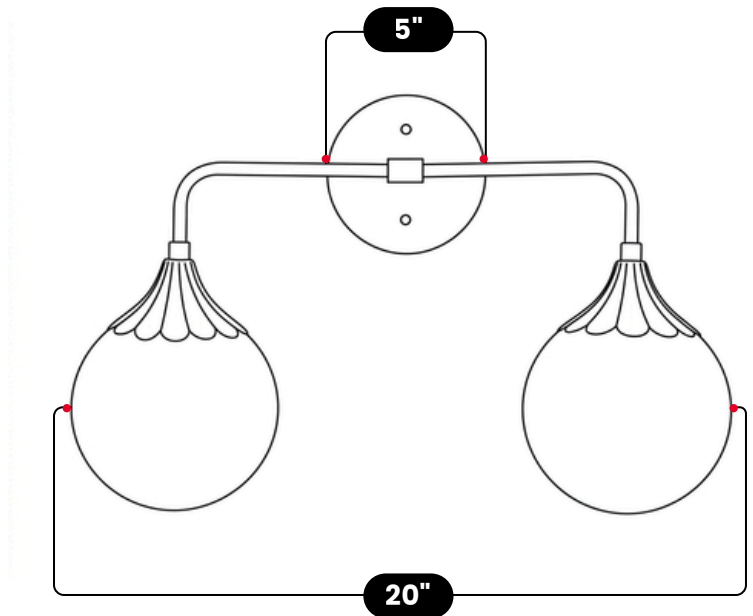

LightCove

TWO GLASS GLOBE VANITY LIGHT WALL SCONCE

Raw Brass

MATERIAL	Pure Brass / Premium Glass
FINISH SHOWN	Raw Brass
HEIGHT	13"(33.02cm)
WIDTH	20"(50.8cm)
DEPTH	7"(17.78cm)
BACKPLATE DIAMETER	5"(12.7cm)
BULB TYPE	E12 (US) / E14 (EU)
VOLTAGE	110-120V / 220-230V
MAX WATTAGE	50W (LED / Halogen)
DIMMABLE	With Dimmable Bulbs
BULB INCLUDED	No
IP RATING	IP20
LIGHT DIRECTION	Downlight / Ambient
MOUNTING	Hardwired
MOUNT TYPE	Wall Mounted