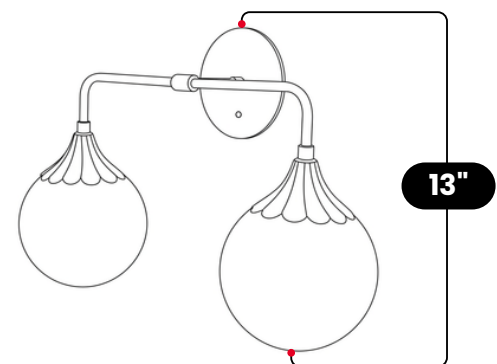

LightCove

TWO GLASS GLOBE VANITY LIGHT WALL SCONCE

Raw Brass

MATERIAL	Pure Brass / Premium Glass
FINISH SHOWN	Raw Brass
HEIGHT	13"(33.02cm)
WIDTH	20"(50.8cm)
DEPTH	7"(17.78cm)
BACKPLATE DIAMETER	5"(12.7cm)
BULB TYPE	E12 (US) / E14 (EU)
VOLTAGE	110-120V / 220-230V
MAX WATTAGE	50W (LED / Halogen)
DIMMABLE	With Dimmable Bulbs
BULB INCLUDED	No
IP RATING	IP20
LIGHT DIRECTION	Downlight / Ambient
MOUNTING	Hardwired
MOUNT TYPE	Wall Mounted