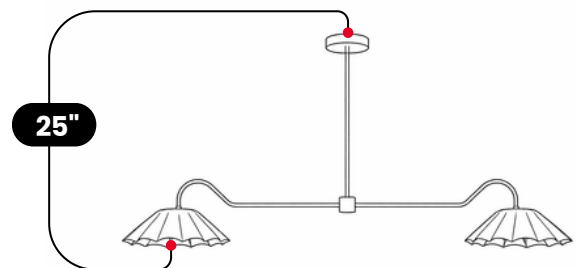

LightCove

TWO LIGHT CHANDELIER – SEMI FLUSH PENDANT LAMP

Raw Brass

MATERIAL	Pure Brass
FINISH SHOWN	Raw Brass
HEIGHT	25" (63.5 cm)
WIDTH	52" (132.08 cm)
DEPTH	5" (12.7 cm)
BULB TYPE	E26 (US) / E27 (EU)
VOLTAGE	110-120V / 220-230V
MAX WATTAGE	50W (LED / Halogen)
DIMMABLE	With Dimmable Bulbs
BULB INCLUDED	No
IP RATING	IP20
LIGHT DIRECTION	Downlight
MOUNTING	Hardwired
MOUNT TYPE	Ceiling Mounted