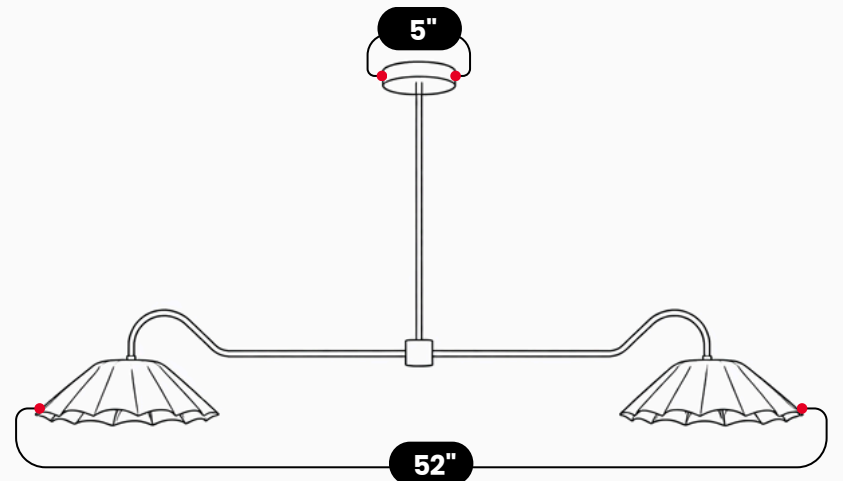

LightCove

TWO LIGHT CHANDELIER – SEMI FLUSH PENDANT LAMP

Raw Brass

MATERIAL	Pure Brass
FINISH SHOWN	Raw Brass
HEIGHT	25" (63.5 cm)
WIDTH	52" (132.08 cm)
DEPTH	5" (12.7 cm)
BULB TYPE	E26 (US) / E27 (EU)
VOLTAGE	110-120V / 220-230V
MAX WATTAGE	50W (LED / Halogen)
DIMMABLE	With Dimmable Bulbs
BULB INCLUDED	No
IP RATING	IP20
LIGHT DIRECTION	Downlight
MOUNTING	Hardwired
MOUNT TYPE	Ceiling Mounted